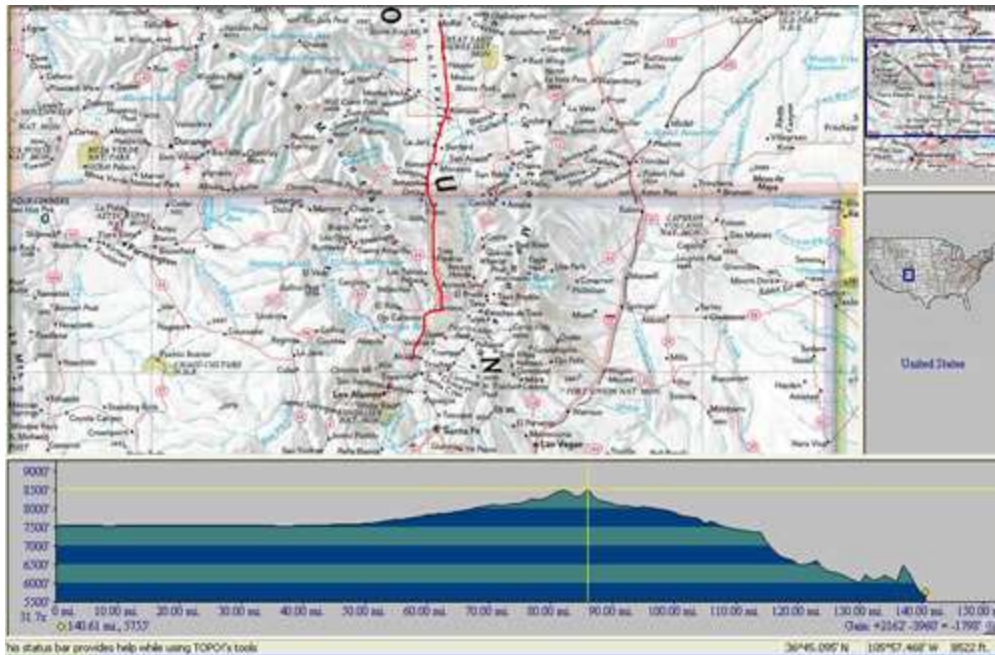

Entire Trip Map

Day 1, Saturday, August 11, 1990

Day 2, Sunday, August 12, 1990

Day 3, Monday, August 13, 1990

Day 4, Tuesday, August 14, 1990

Day 5, Wednesday, August 15, 1990

Day 6, Thursday, August 16, 1990