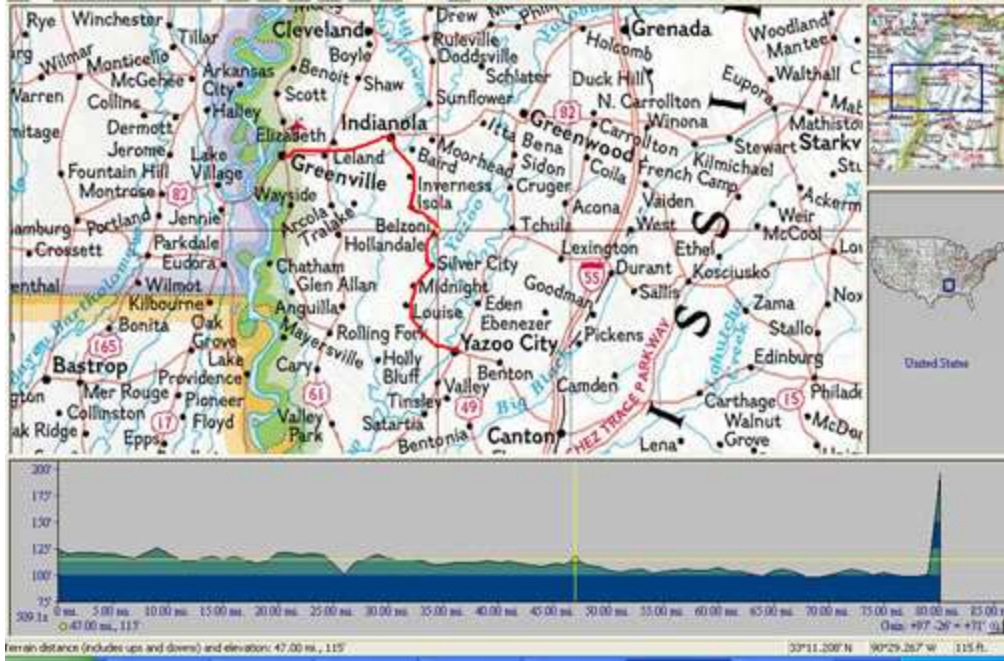

Entire Trip Map

Day 1, Friday, May 10, 1991

Day 4, Monday, May 13, 1991

Day 5, Tuesday, May 14, 1991

Day 6, Wednesday, May 15, 1991

Day 7, Thursday, May 16, 1991

Day 8, Friday, May 17, 1991

Day 9, Saturday, May 18, 1991

Day 10, Sunday, May 19, 1991

Day 11, Monday, May 20, 1991

Day 12, Tuesday, May 21, 1991

Day 13, Wednesday, May 22, 1991

Day 14, Thursday, May 23, 1991 (Profile mape shows way too many miles)

Day 15, Friday, May 24, 1991

Day 16, Saturday, May 25, 1991 (Profile map does not show nearly enough miles)

Day 17, Sunday, May 26, 1991

Day 18, Monday, May 27, 1991

Day 19, Tuesday, May 28, 1991