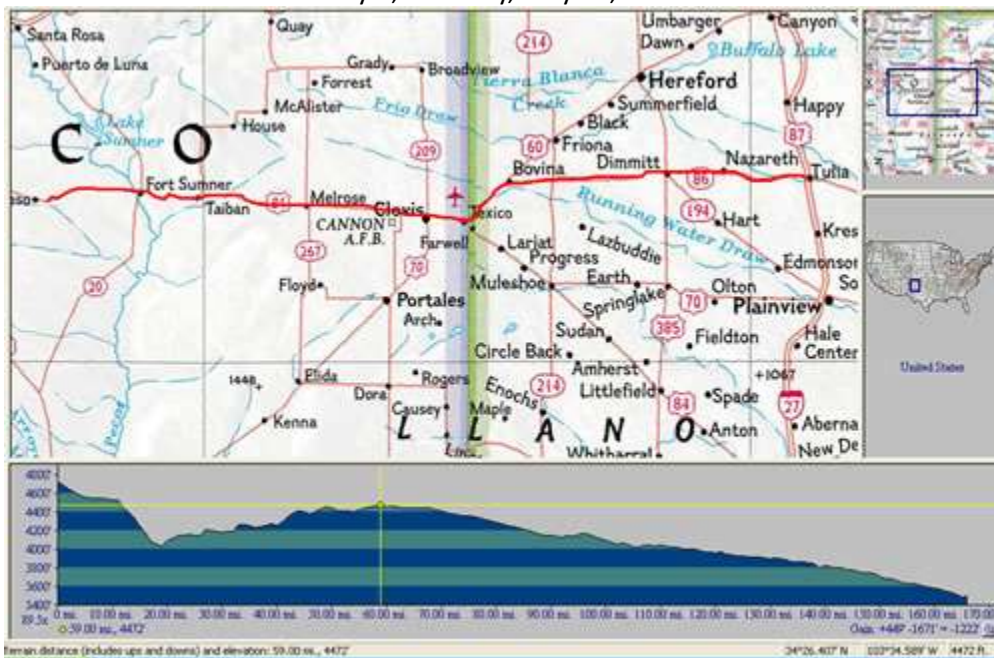

Entire Trip Map

Day 1, Friday, May 10, 1991

Day 4, Monday, May 13, 1991

Day 5, Tuesday, May 14, 1991

Day 6, Wednesday, May 15, 1991

Day 7, Thursday, May 16, 1991

Day 8, Friday, May 17, 1991

Day 9, Saturday, May 18, 1991

Day 10, Sunday, May 19, 1991

Day 11, Monday, May 20, 1991

Day 12, Tuesday, May 21, 1991

Day 13, Wednesday, May 22, 1991

Day 14, Thursday, May 23, 1991 (Profile mape shows way too many miles)

Day 15, Friday, May 24, 1991

Day 16, Saturday, May 25, 1991 (Profile map does not show nearly enough miles)

Day 17, Sunday, May 26, 1991

Day 18, Monday, May 27, 1991

Day 19, Tuesday, May 28, 1991