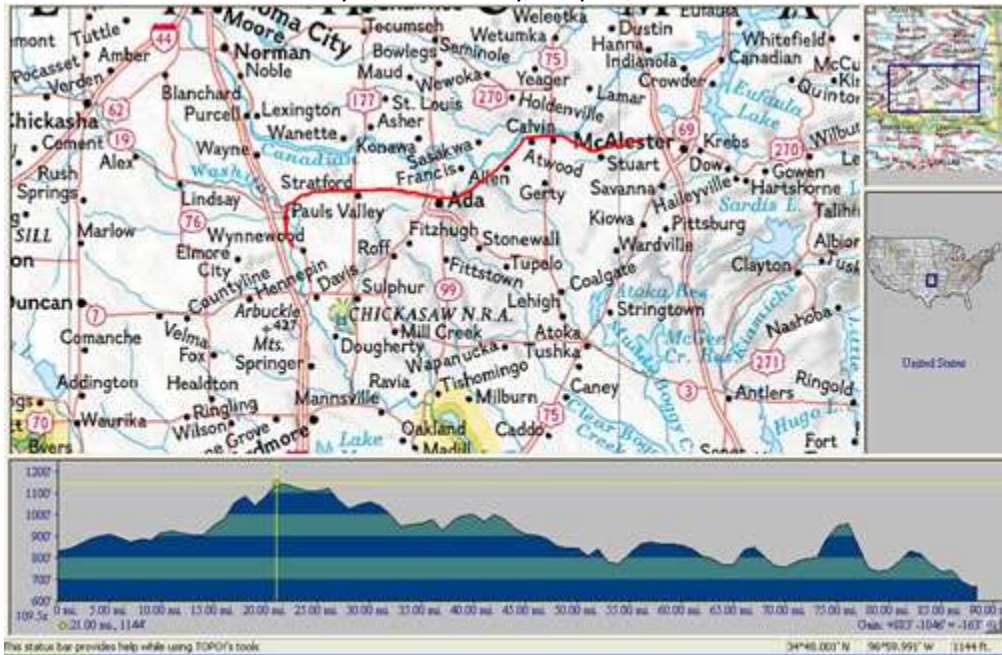

Entire Trip Map

Day 1, Friday, May 10, 1991

Day 4, Monday, May 13, 1991

Day 5, Tuesday, May 14, 1991

Day 6, Wednesday, May 15, 1991

Day 7, Thursday, May 16, 1991

Day 8, Friday, May 17, 1991

Day 9, Saturday, May 18, 1991

Day 10, Sunday, May 19, 1991

Day 11, Monday, May 20, 1991

Day 12, Tuesday, May 21, 1991

Day 13, Wednesday, May 22, 1991

Day 14, Thursday, May 23, 1991 (Profile mape shows way too many miles)

Day 15, Friday, May 24, 1991

Day 16, Saturday, May 25, 1991 (Profile map does not show nearly enough miles)

Day 17, Sunday, May 26, 1991

Day 18, Monday, May 27, 1991

Day 19, Tuesday, May 28, 1991