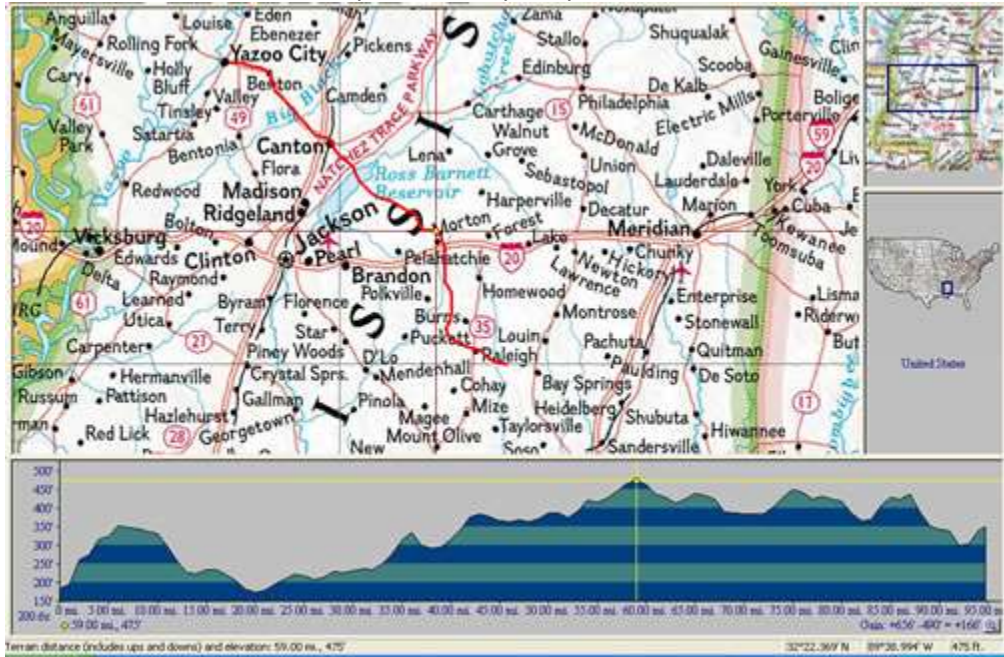

Entire Trip Map

Day 1, Friday, May 10, 1991

Day 4, Monday, May 13, 1991

Day 5, Tuesday, May 14, 1991

Day 6, Wednesday, May 15, 1991

Day 7, Thursday, May 16, 1991

Day 8, Friday, May 17, 1991

Day 9, Saturday, May 18, 1991

Day 10, Sunday, May 19, 1991

Day 11, Monday, May 20, 1991

Day 12, Tuesday, May 21, 1991

Day 13, Wednesday, May 22, 1991

Day 14, Thursday, May 23, 1991 (Profile mape shows way too many miles)

Day 15, Friday, May 24, 1991

Day 16, Saturday, May 25, 1991 (Profile map does not show nearly enough miles)

Day 17, Sunday, May 26, 1991

Day 18, Monday, May 27, 1991

Day 19, Tuesday, May 28, 1991