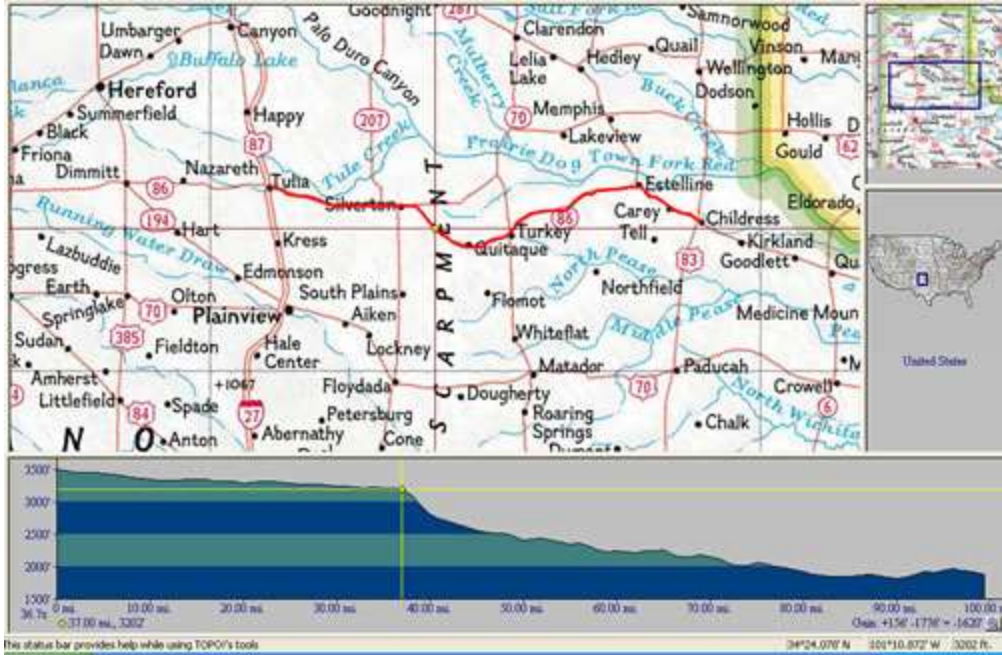

Entire Trip Map

Day 1, Friday, May 10, 1991

Day 4, Monday, May 13, 1991

Day 5, Tuesday, May 14, 1991

Day 6, Wednesday, May 15, 1991

Day 7, Thursday, May 16, 1991

Day 8, Friday, May 17, 1991

Day 9, Saturday, May 18, 1991

Day 10, Sunday, May 19, 1991

Day 11, Monday, May 20, 1991

Day 12, Tuesday, May 21, 1991

Day 13, Wednesday, May 22, 1991

Day 14, Thursday, May 23, 1991 (Profile mape shows way too many miles)

Day 15, Friday, May 24, 1991

Day 16, Saturday, May 25, 1991 (Profile map does not show nearly enough miles)

Day 17, Sunday, May 26, 1991

Day 18, Monday, May 27, 1991

Day 19, Tuesday, May 28, 1991