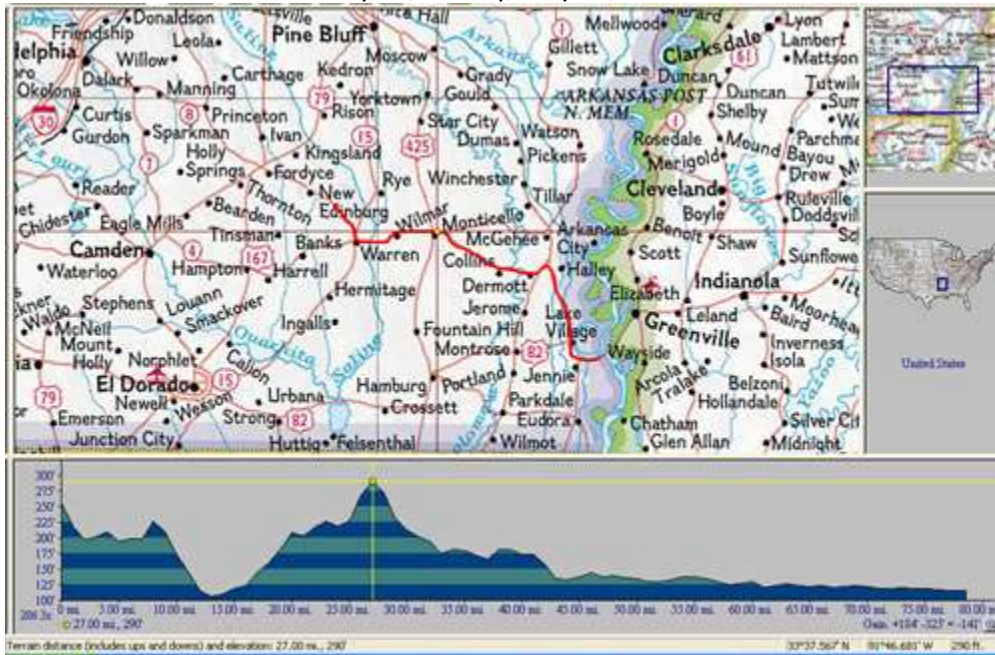

Entire Trip Map

Day 1, Friday, May 10, 1991

Day 4, Monday, May 13, 1991

Day 5, Tuesday, May 14, 1991

Day 6, Wednesday, May 15, 1991

Day 7, Thursday, May 16, 1991

Day 8, Friday, May 17, 1991

Day 9, Saturday, May 18, 1991

Day 10, Sunday, May 19, 1991

Day 11, Monday, May 20, 1991

Day 12, Tuesday, May 21, 1991

Day 13, Wednesday, May 22, 1991

Day 14, Thursday, May 23, 1991 (Profile mape shows way too many miles)

Day 15, Friday, May 24, 1991

Day 16, Saturday, May 25, 1991 (Profile map does not show nearly enough miles)

Day 17, Sunday, May 26, 1991

Day 18, Monday, May 27, 1991

Day 19, Tuesday, May 28, 1991