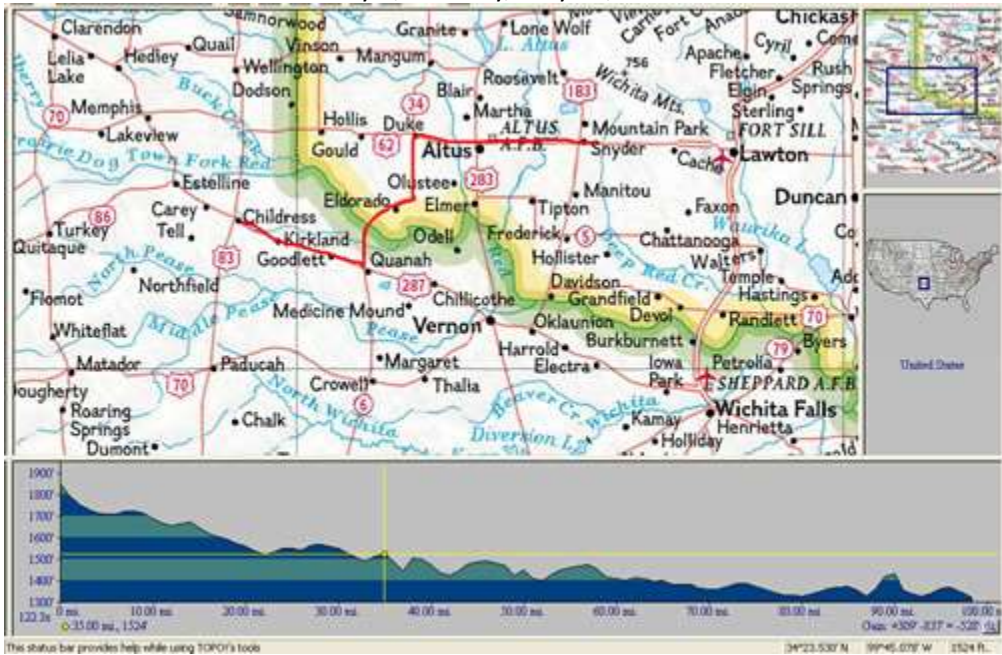

Entire Trip Map

Day 1, Friday, May 10, 1991

Day 4, Monday, May 13, 1991

Day 5, Tuesday, May 14, 1991

Day 6, Wednesday, May 15, 1991

Day 7, Thursday, May 16, 1991

Day 8, Friday, May 17, 1991

Day 9, Saturday, May 18, 1991

Day 10, Sunday, May 19, 1991

Day 11, Monday, May 20, 1991

Day 12, Tuesday, May 21, 1991

Day 13, Wednesday, May 22, 1991

Day 14, Thursday, May 23, 1991 (Profile mape shows way too many miles)

Day 15, Friday, May 24, 1991

Day 16, Saturday, May 25, 1991 (Profile map does not show nearly enough miles)

Day 17, Sunday, May 26, 1991

Day 18, Monday, May 27, 1991

Day 19, Tuesday, May 28, 1991