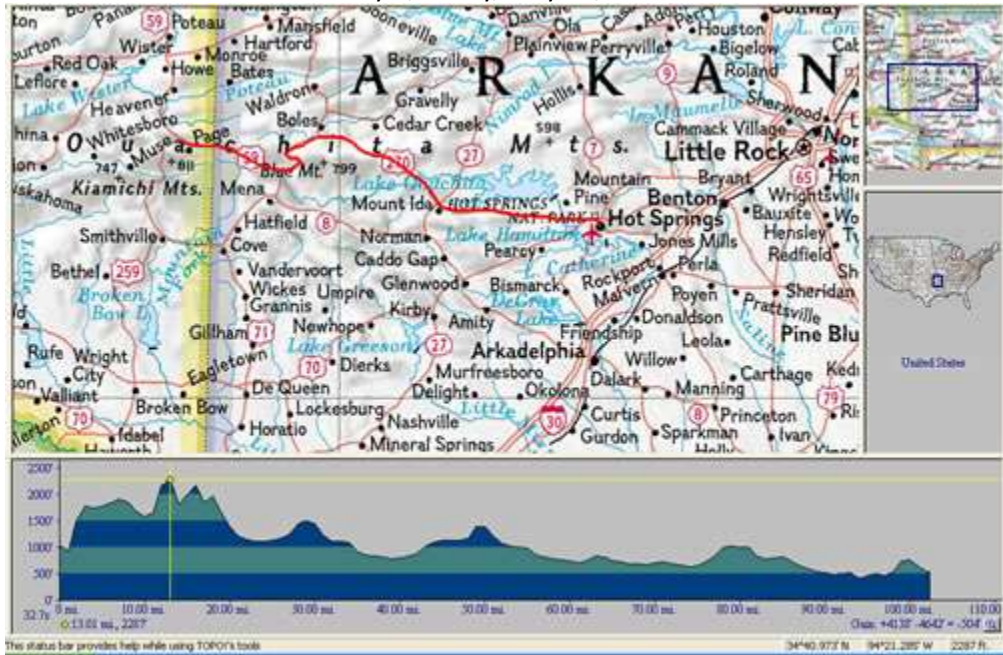

Entire Trip Map

Day 1, Friday, May 10, 1991

Day 4, Monday, May 13, 1991

Day 5, Tuesday, May 14, 1991

Day 6, Wednesday, May 15, 1991

Day 7, Thursday, May 16, 1991

Day 8, Friday, May 17, 1991

Day 9, Saturday, May 18, 1991

Day 10, Sunday, May 19, 1991

Day 11, Monday, May 20, 1991

Day 12, Tuesday, May 21, 1991

Day 13, Wednesday, May 22, 1991

Day 14, Thursday, May 23, 1991 (Profile mape shows way too many miles)

Day 15, Friday, May 24, 1991

Day 16, Saturday, May 25, 1991 (Profile map does not show nearly enough miles)

Day 17, Sunday, May 26, 1991

Day 18, Monday, May 27, 1991

Day 19, Tuesday, May 28, 1991