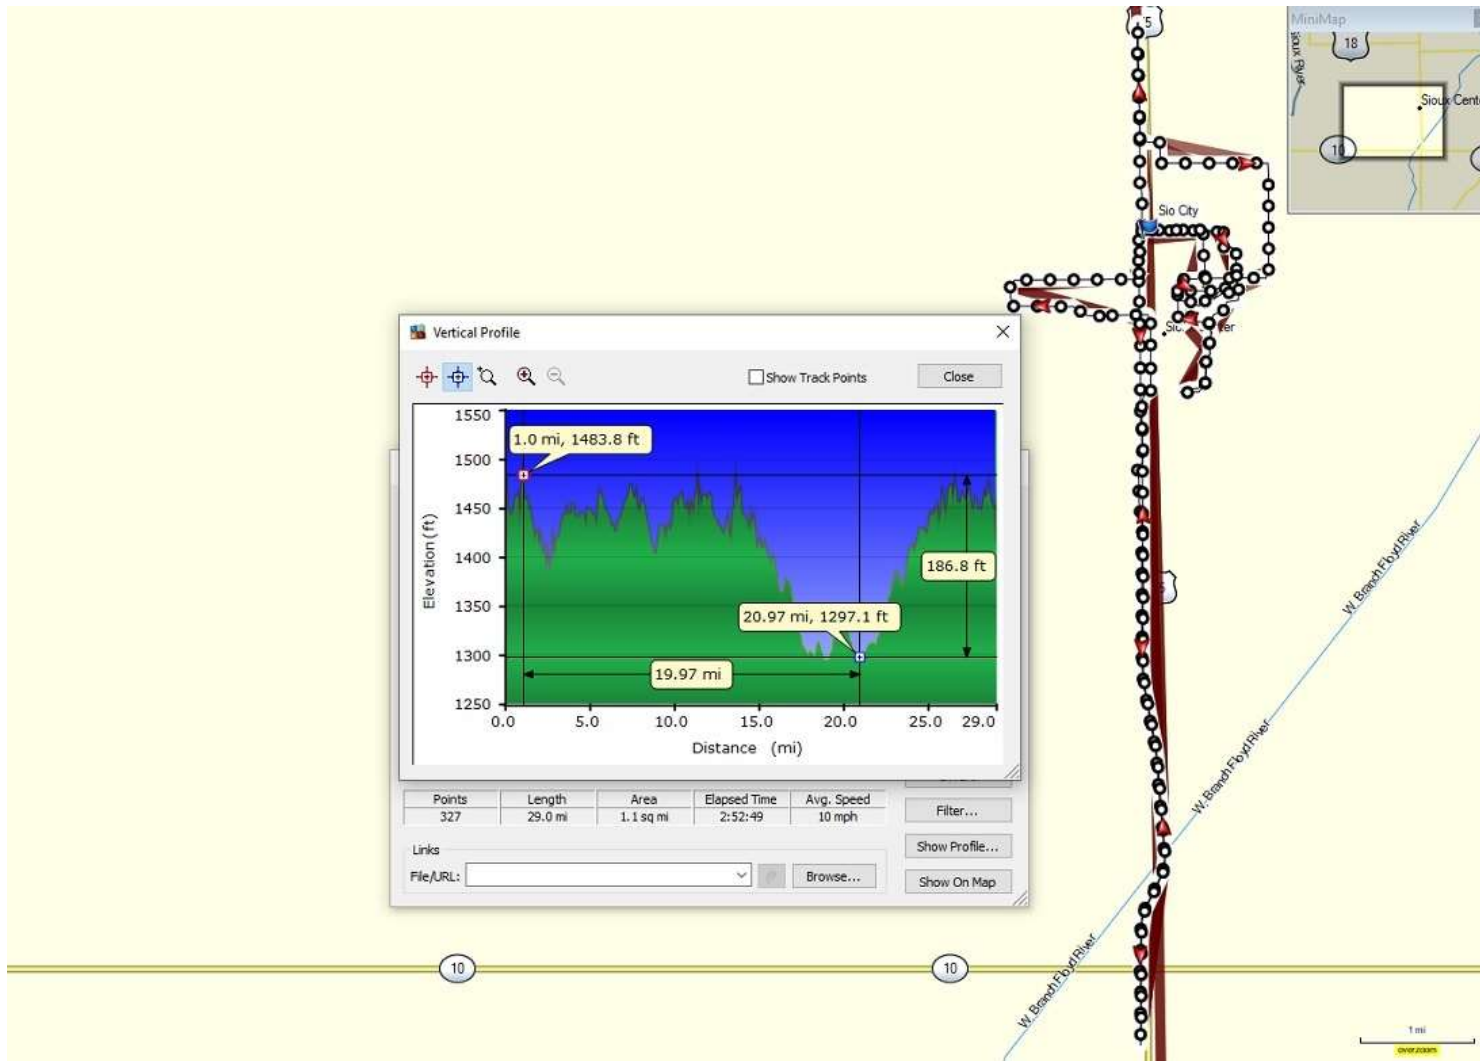

Profile of rides near Aberdeen, South Dakota
41.75 miles on bike odometer

Profile of ride near Lake Benton, Minnesota.
 22.39 miles on bike odometer

Profile of ride near Pipestone, Minnesota.
23.03 miles on bike odometer

Profile of ride near Luverne, Minnesota.
19.2 miles on bike odometer

Profile of ride near Sioux Center, Iowa
30.3 miles on bike odometer

Profile of ride near Le Mars, Iowa.
36.64 miles on bike odometer

Profile of ride near Fremont, Nebraska.
 30.94 miles on bike odometer

Profile of ride near Columbus, Nebraska.
14.39 miles on bike odometer

Profile of ride near Elm Creek, Nebraska.
20.17 miles on bike odometer

Profile of ride near Cheyenne, Wyoming.
38.1 miles on bike odometer

Profile of rides near Rock Springs, Wyoming.
26 miles on bike odometer

Profile of ride near Echo, Utah.
 27.19 miles on bike odometer

Profile of ride near Ogden, Utah.
37.37 miles on bike odometer

Profile of ride near Twin Falls, Idaho.
 30.46 miles on bike odometer