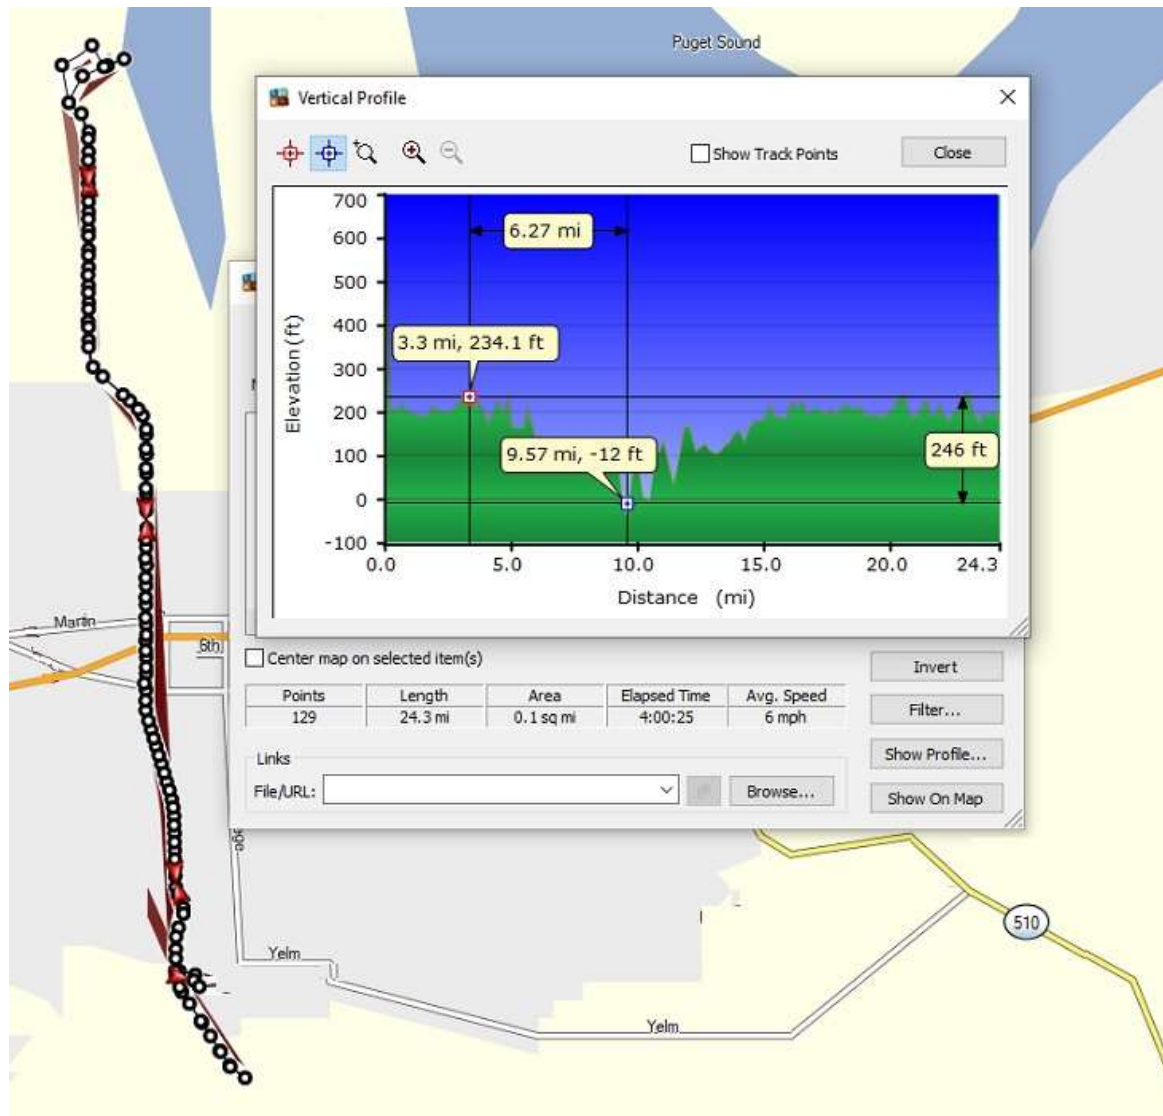

Entire Long drive trip - Idaho, North Dakota, South Dakota, Minnesota, Iowa, Nebraska, Wyoming and Utah

Profile of our Olympic Discovery trail bike ride near Port Angeles, Washington.
39.21 miles on bike odometer

Profile of our Chehalis Western trail bike ride near Olympia, Washington.
23.71 miles on bike odometer

Profile of ride through Theodore Roosevelt National Park and around Medora, North Dakota.
 27.9 GPS saved miles

Profile of rides near Aberdeen, South Dakota
41.75 miles on bike odometer

Profile of ride near Lake Benton, Minnesota.
 22.39 miles on bike odometer

Profile of ride near Pipestone, Minnesota.
23.03 miles on bike odometer

Profile of rides near Rock Springs, Wyoming.
26 miles on bike odometer

Profile of ride near Echo, Utah.
 27.19 miles on bike odometer

Profile of ride near Ogden, Utah.
37.37 miles on bike odometer

Profile of ride near Twin Falls, Idaho.
 30.46 miles on bike odometer