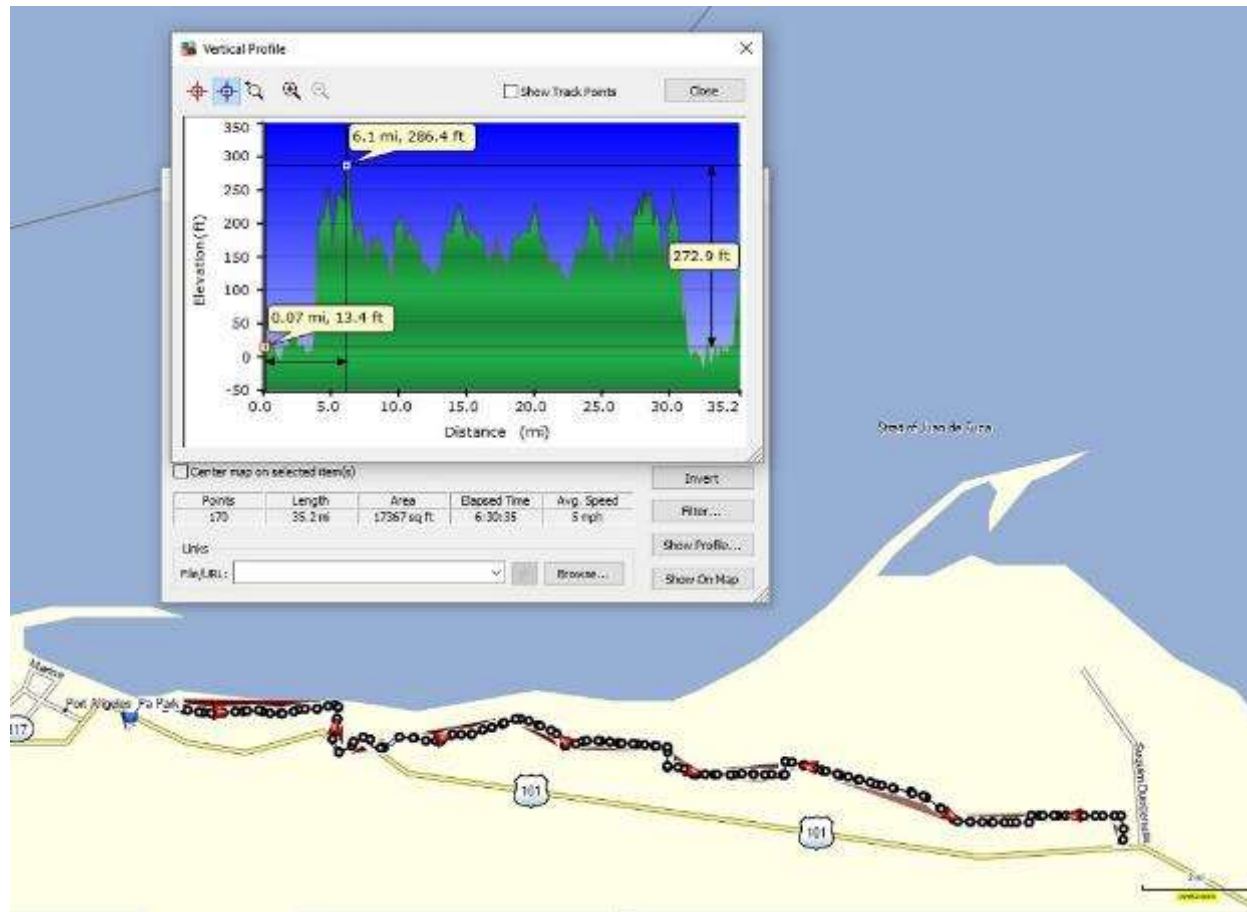

Entire Long drive trip - Idaho, North Dakota, South Dakota, Minnesota, Iowa, Nebraska, Wyoming and Utah

Profile of our Olympic Discovery trail bike ride near Port Angeles, Washington.
39.21 miles on bike odometer

Profile of our Chehalis Western trail bike ride near Olympia, Washington.
23.71 miles on bike odometer

Profile of ride through Theodore Roosevelt National Park and around Medora, North Dakota.
 27.9 GPS saved miles

Profile of rides near Aberdeen, South Dakota
41.75 miles on bike odometer

Profile of ride near Lake Benton, Minnesota.
 22.39 miles on bike odometer

Profile of ride near Pipestone, Minnesota.
23.03 miles on bike odometer

Profile of rides near Rock Springs, Wyoming.
26 miles on bike odometer

Profile of ride near Echo, Utah.
 27.19 miles on bike odometer

Profile of ride near Ogden, Utah.
37.37 miles on bike odometer

Profile of ride near Twin Falls, Idaho.
 30.46 miles on bike odometer