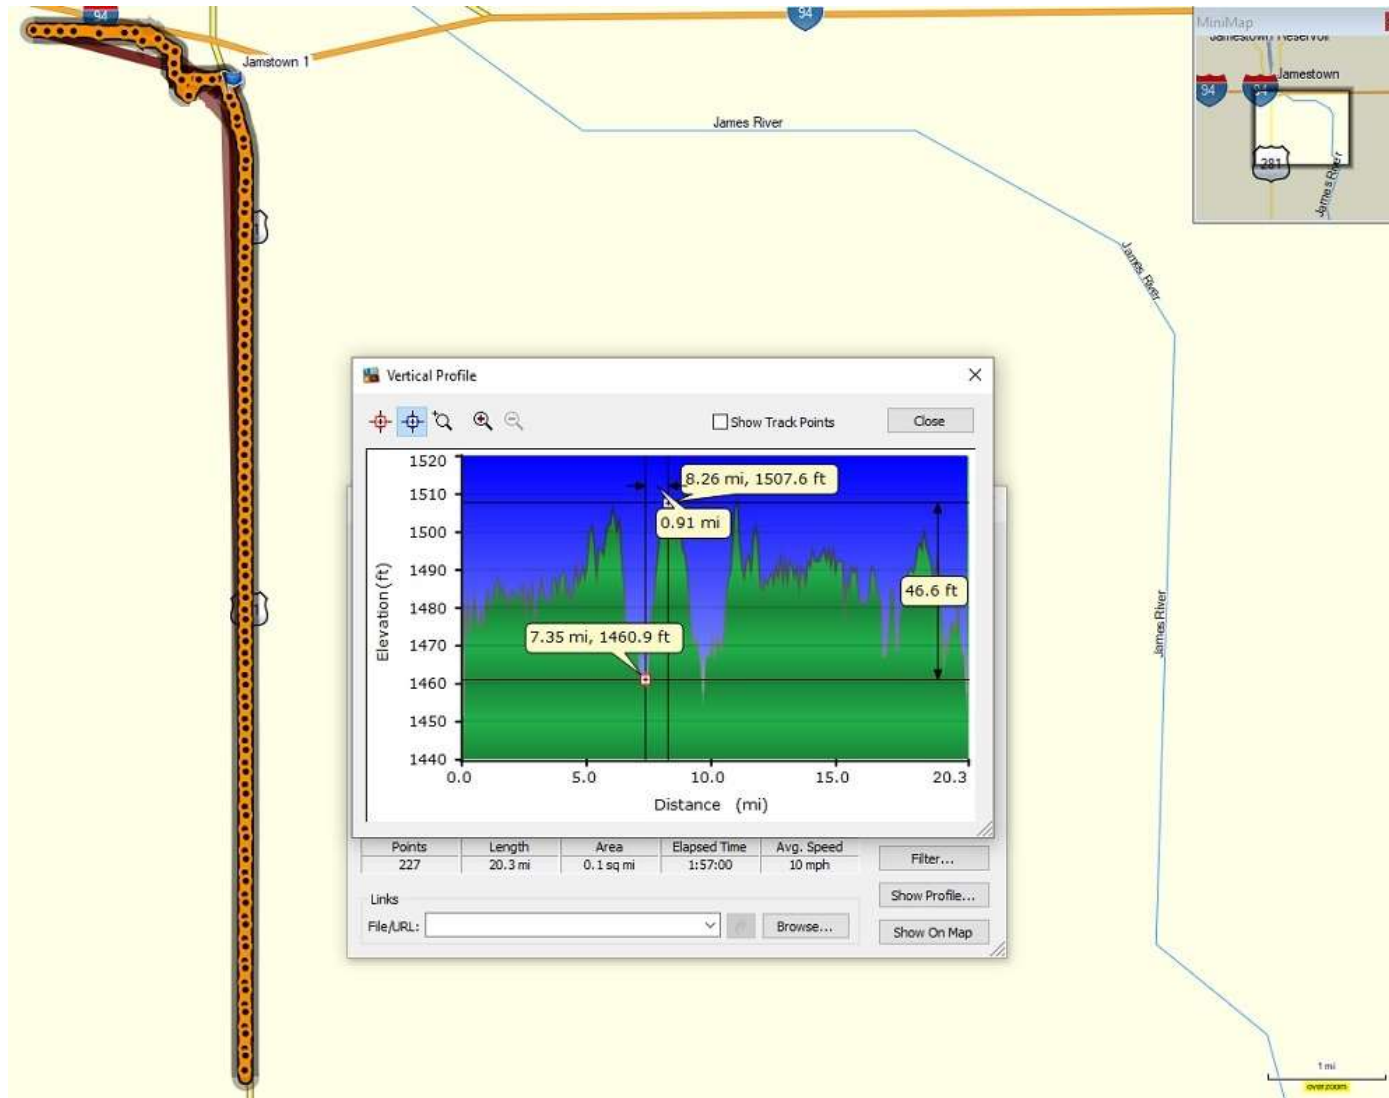

Profile of ride around Bismarck, North Dakota. 12.9 GPS saved miles

Profile of ride near Jamestown, North Dakota
20.86 miles on bike odometer