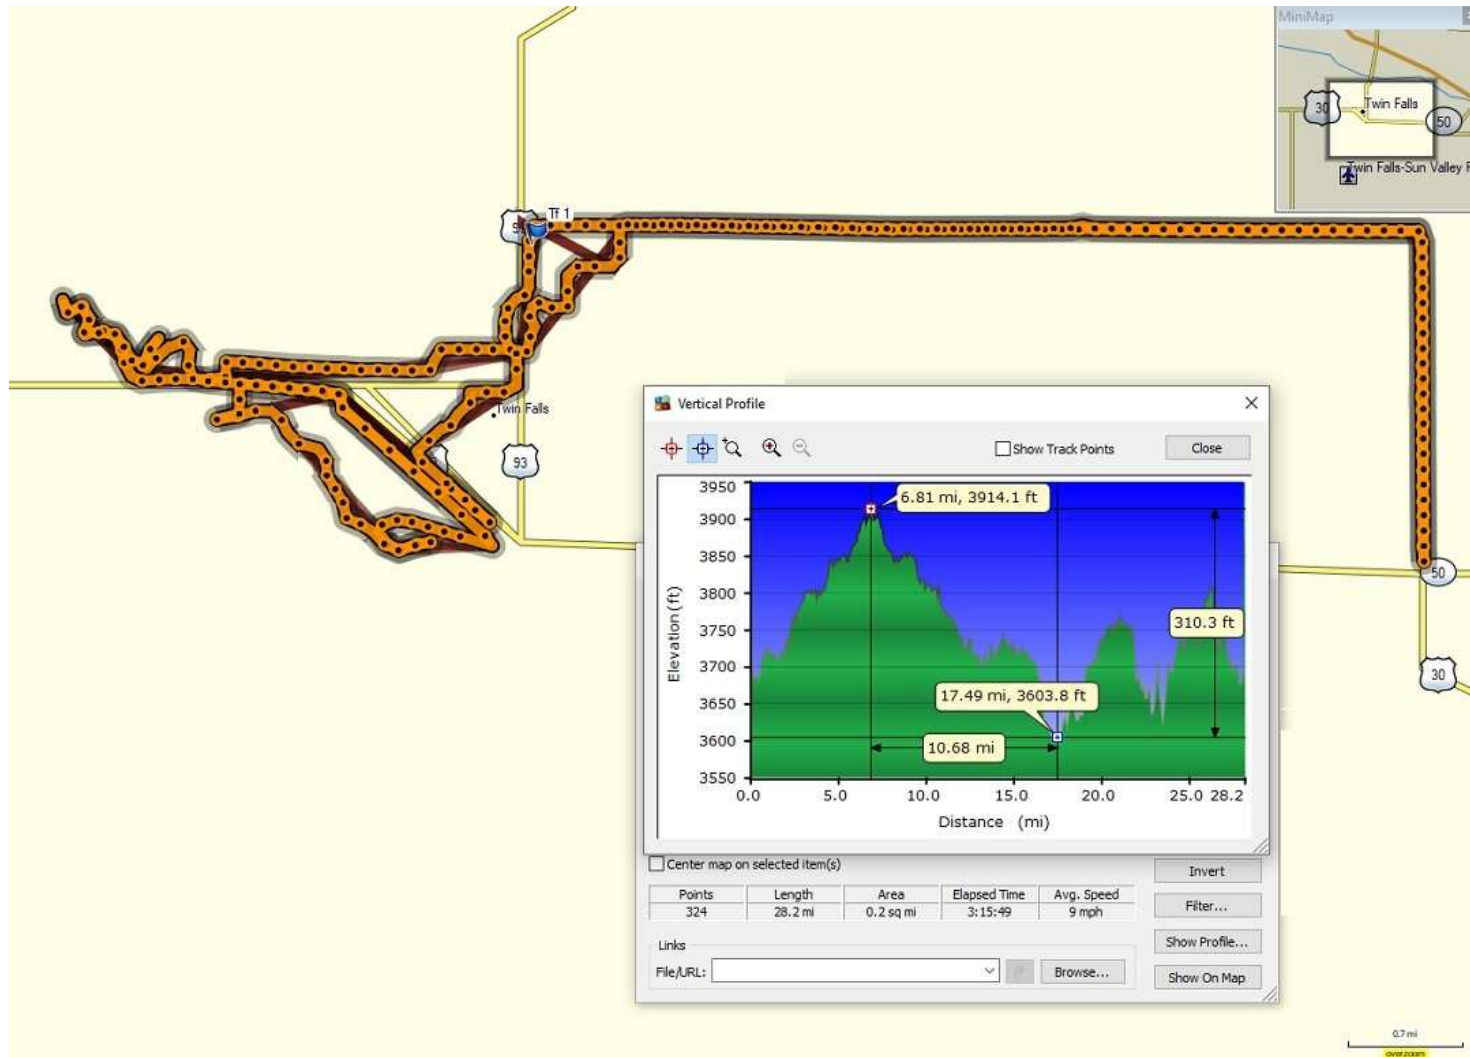

Profile of ride near Columbus, Nebraska.
14.39 miles on bike odometer

Profile of ride near Elm Creek, Nebraska.
20.17 miles on bike odometer

Profile of ride near Cheyenne, Wyoming.
38.1 miles on bike odometer

Profile of rides near Rock Springs, Wyoming.
26 miles on bike odometer

Profile of ride near Echo, Utah.
 27.19 miles on bike odometer

Profile of ride near Ogden, Utah.
37.37 miles on bike odometer

Profile of ride near Twin Falls, Idaho.
 30.46 miles on bike odometer