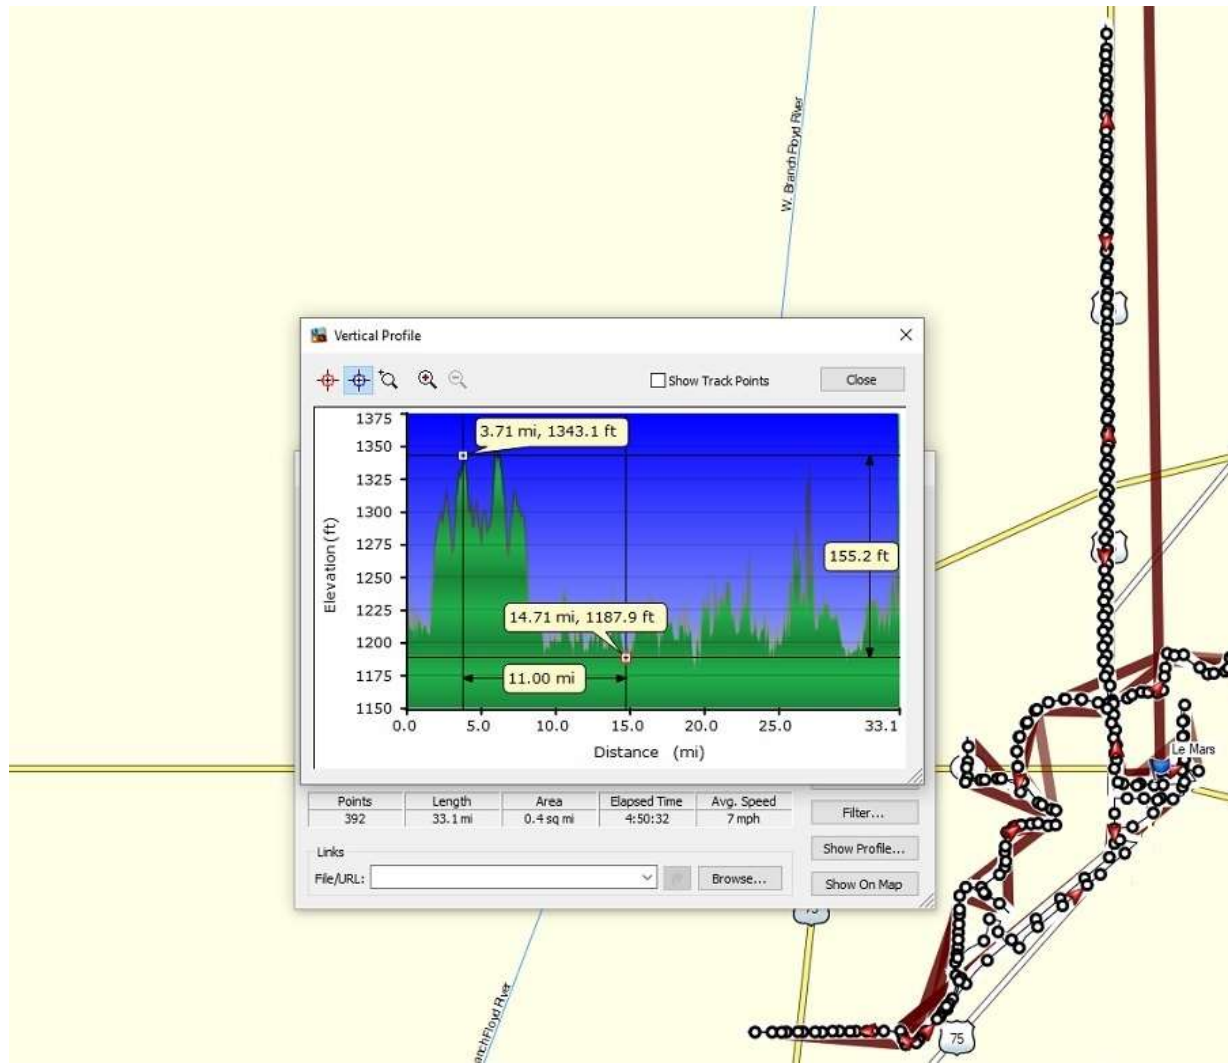

Profile of our Chehalis Western trail bike ride near Olympia, Washington.
23.71 miles on bike odometer

Profile of ride through Theodore Roosevelt National Park and around Medora, North Dakota.
 27.9 GPS saved miles

Profile of rides near Aberdeen, South Dakota
41.75 miles on bike odometer

Profile of ride near Lake Benton, Minnesota.
 22.39 miles on bike odometer

Profile of ride near Pipestone, Minnesota.
23.03 miles on bike odometer

Profile of ride near Luverne, Minnesota.
19.2 miles on bike odometer

Profile of ride near Sioux Center, Iowa
30.3 miles on bike odometer

Profile of ride near Le Mars, Iowa.
36.64 miles on bike odometer

Profile of ride near Fremont, Nebraska.
 30.94 miles on bike odometer

Profile of rides near Rock Springs, Wyoming.
26 miles on bike odometer

Profile of ride near Echo, Utah.
 27.19 miles on bike odometer

Profile of ride near Ogden, Utah.
37.37 miles on bike odometer

Profile of ride near Twin Falls, Idaho.
 30.46 miles on bike odometer