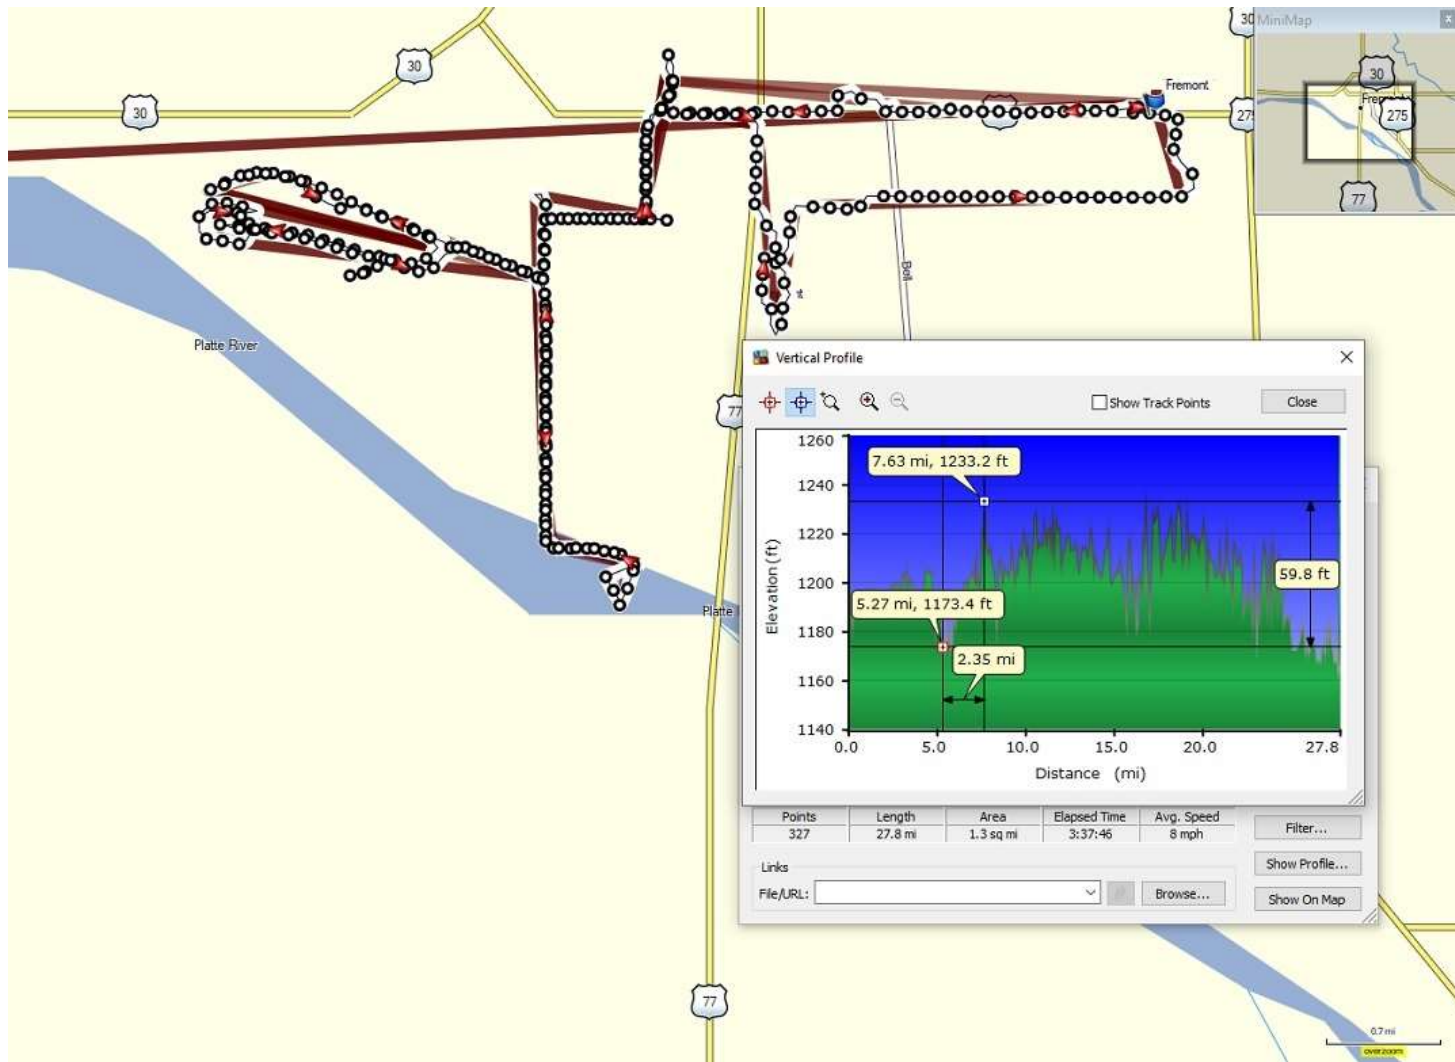

Profile of rides near Aberdeen, South Dakota
41.75 miles on bike odometer

Profile of ride near Lake Benton, Minnesota.
 22.39 miles on bike odometer

Profile of ride near Pipestone, Minnesota.
23.03 miles on bike odometer

Profile of ride near Luverne, Minnesota.
19.2 miles on bike odometer

Profile of ride near Sioux Center, Iowa
30.3 miles on bike odometer

Profile of ride near Le Mars, Iowa.
36.64 miles on bike odometer

Profile of ride near Fremont, Nebraska.
 30.94 miles on bike odometer

Profile of ride near Columbus, Nebraska.
14.39 miles on bike odometer

Profile of ride near Elm Creek, Nebraska.
20.17 miles on bike odometer

Profile of ride near Cheyenne, Wyoming.
38.1 miles on bike odometer

Profile of rides near Rock Springs, Wyoming.
26 miles on bike odometer

Profile of ride near Echo, Utah.
 27.19 miles on bike odometer

Profile of ride near Ogden, Utah.
37.37 miles on bike odometer

Profile of ride near Twin Falls, Idaho.
 30.46 miles on bike odometer