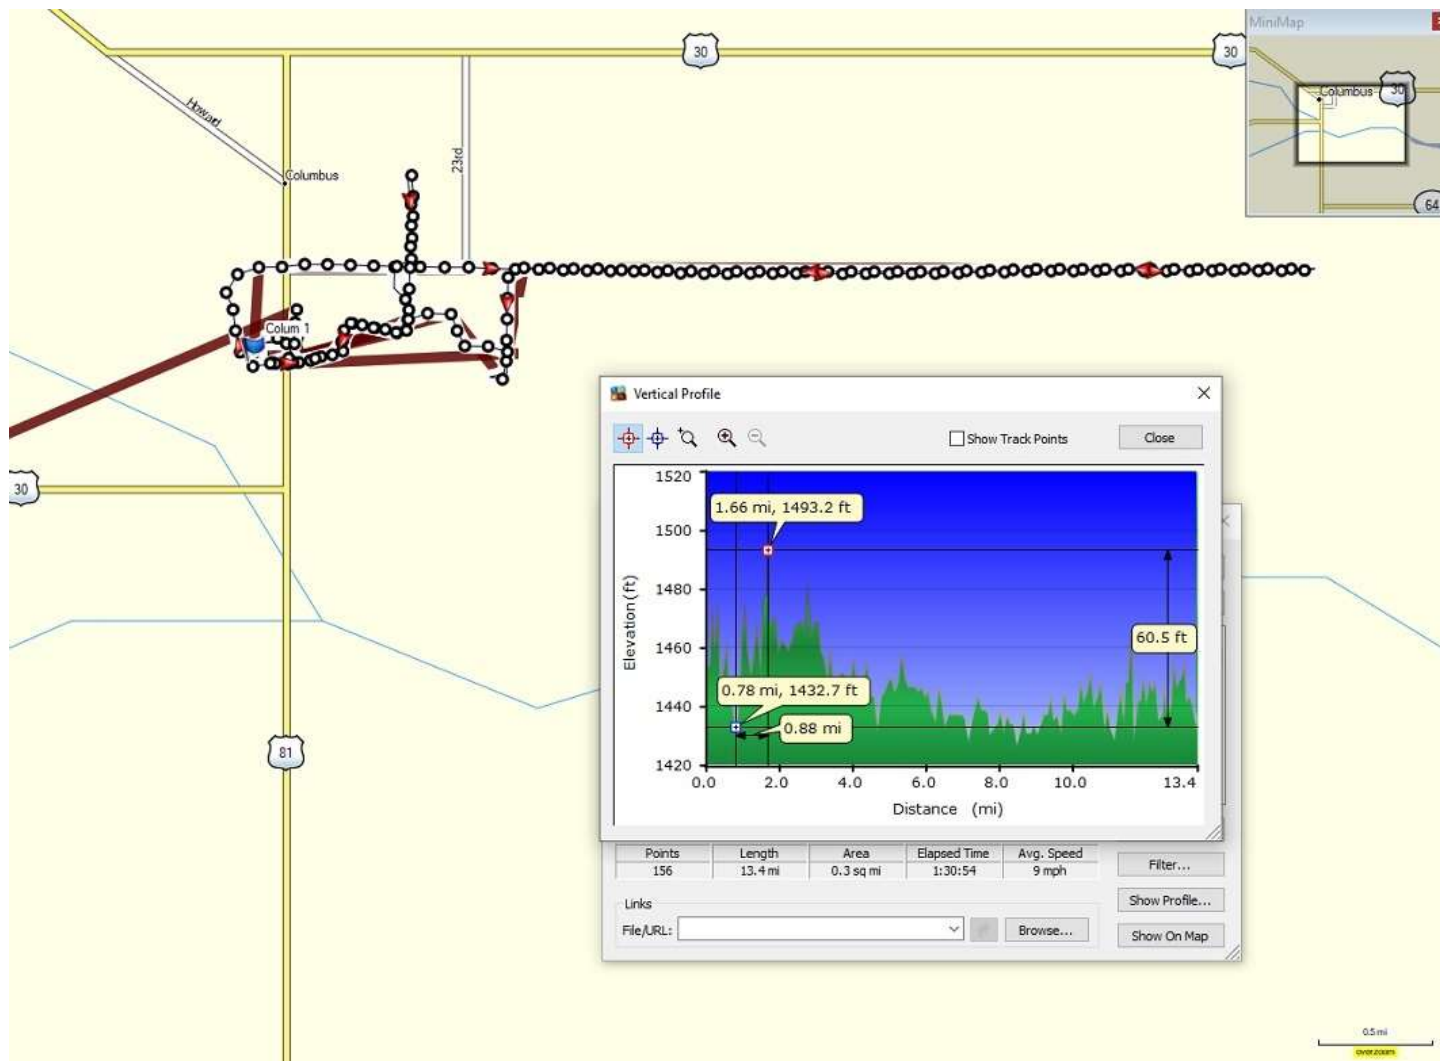

Profile of rides near Aberdeen, South Dakota
41.75 miles on bike odometer

Profile of ride near Lake Benton, Minnesota.
 22.39 miles on bike odometer

Profile of ride near Pipestone, Minnesota.
23.03 miles on bike odometer

Profile of ride near Luverne, Minnesota.
19.2 miles on bike odometer

Profile of ride near Sioux Center, Iowa
30.3 miles on bike odometer

Profile of ride near Le Mars, Iowa.
36.64 miles on bike odometer

Profile of ride near Fremont, Nebraska.
 30.94 miles on bike odometer

Profile of ride near Columbus, Nebraska.
14.39 miles on bike odometer

Profile of ride near Elm Creek, Nebraska.
20.17 miles on bike odometer

Profile of ride near Cheyenne, Wyoming.
38.1 miles on bike odometer

Profile of rides near Rock Springs, Wyoming.
26 miles on bike odometer

Profile of ride near Echo, Utah.
 27.19 miles on bike odometer

Profile of ride near Ogden, Utah.
37.37 miles on bike odometer

Profile of ride near Twin Falls, Idaho.
 30.46 miles on bike odometer