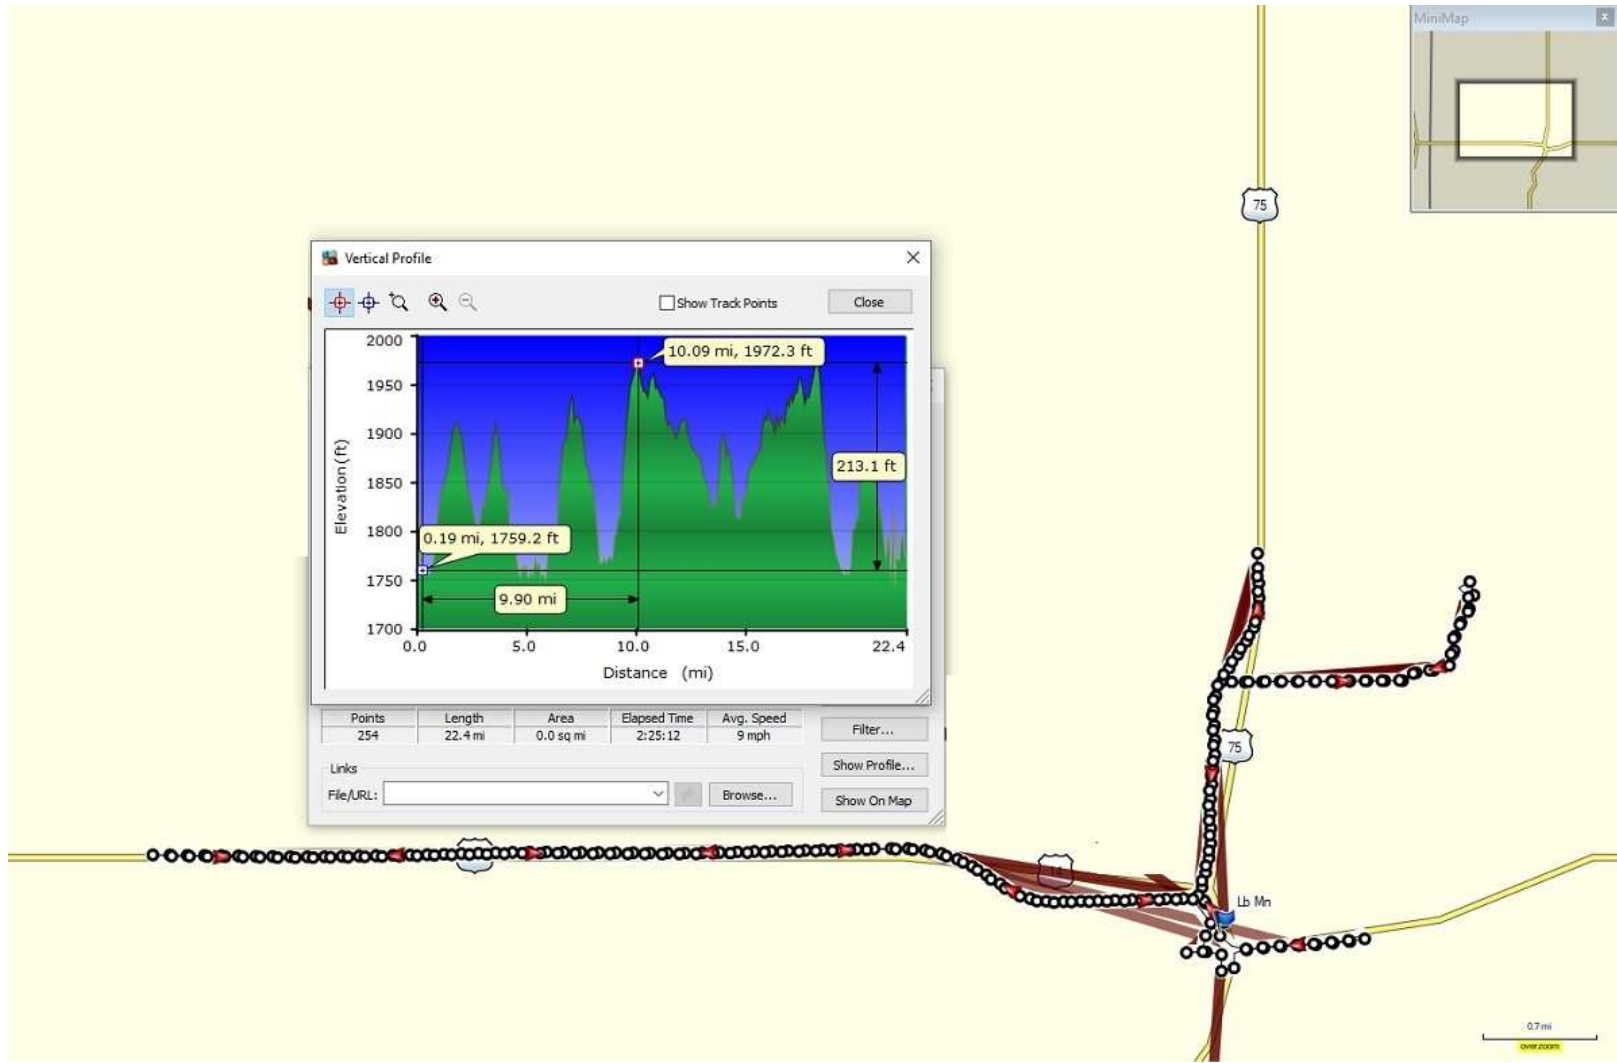

Profile of our Chehalis Western trail bike ride near Olympia, Washington.
23.71 miles on bike odometer

Profile of ride through Theodore Roosevelt National Park and around Medora, North Dakota.
 27.9 GPS saved miles

Profile of rides near Aberdeen, South Dakota
41.75 miles on bike odometer

Profile of ride near Lake Benton, Minnesota.
 22.39 miles on bike odometer

Profile of ride near Pipestone, Minnesota.
23.03 miles on bike odometer

Profile of ride near Luverne, Minnesota.
19.2 miles on bike odometer

Profile of ride near Sioux Center, Iowa
30.3 miles on bike odometer

Profile of ride near Le Mars, Iowa.
36.64 miles on bike odometer

Profile of ride near Fremont, Nebraska.
 30.94 miles on bike odometer

Profile of rides near Rock Springs, Wyoming.
26 miles on bike odometer

Profile of ride near Echo, Utah.
 27.19 miles on bike odometer

Profile of ride near Ogden, Utah.
37.37 miles on bike odometer

Profile of ride near Twin Falls, Idaho.
 30.46 miles on bike odometer