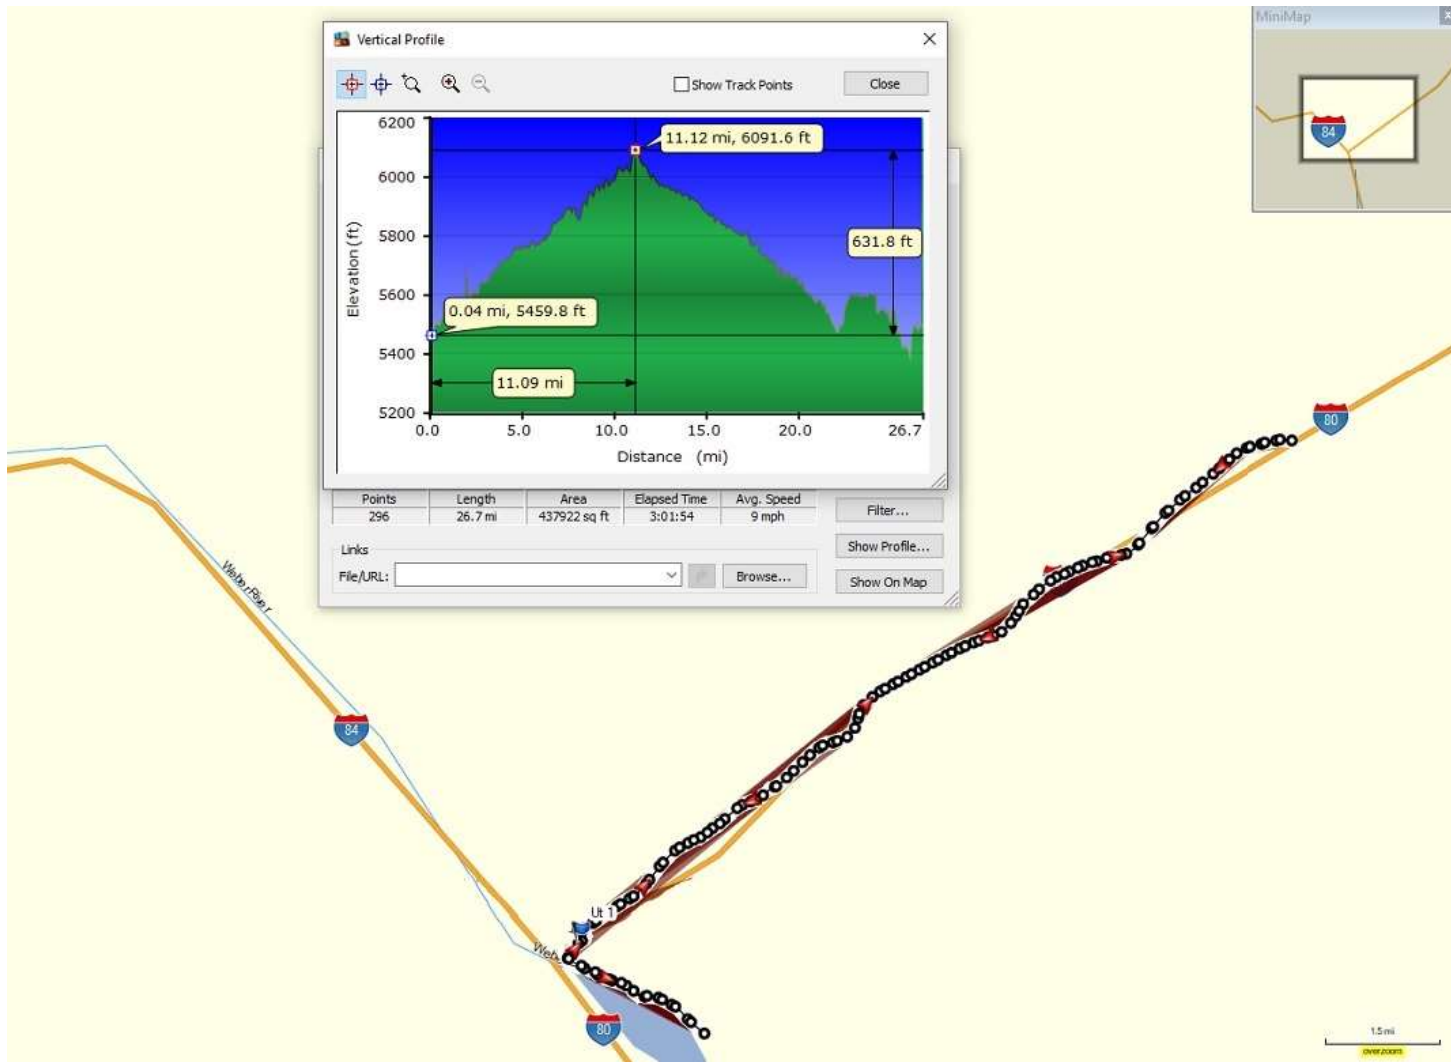

Profile of ride near Luverne, Minnesota.
19.2 miles on bike odometer

Profile of ride near Sioux Center, Iowa
30.3 miles on bike odometer

Profile of ride near Le Mars, Iowa.
36.64 miles on bike odometer

Profile of ride near Fremont, Nebraska.
 30.94 miles on bike odometer

Profile of ride near Columbus, Nebraska.
14.39 miles on bike odometer

Profile of ride near Elm Creek, Nebraska.
20.17 miles on bike odometer

Profile of ride near Cheyenne, Wyoming.
38.1 miles on bike odometer

Profile of rides near Rock Springs, Wyoming.
26 miles on bike odometer

Profile of ride near Echo, Utah.
 27.19 miles on bike odometer

Profile of ride near Ogden, Utah.
37.37 miles on bike odometer

Profile of ride near Twin Falls, Idaho.
 30.46 miles on bike odometer

Profile of ride near Boise, Idaho.
24.88 miles on bike odometer

Profile of ride near Portland, Oregon.
65.98 miles on bike odometer