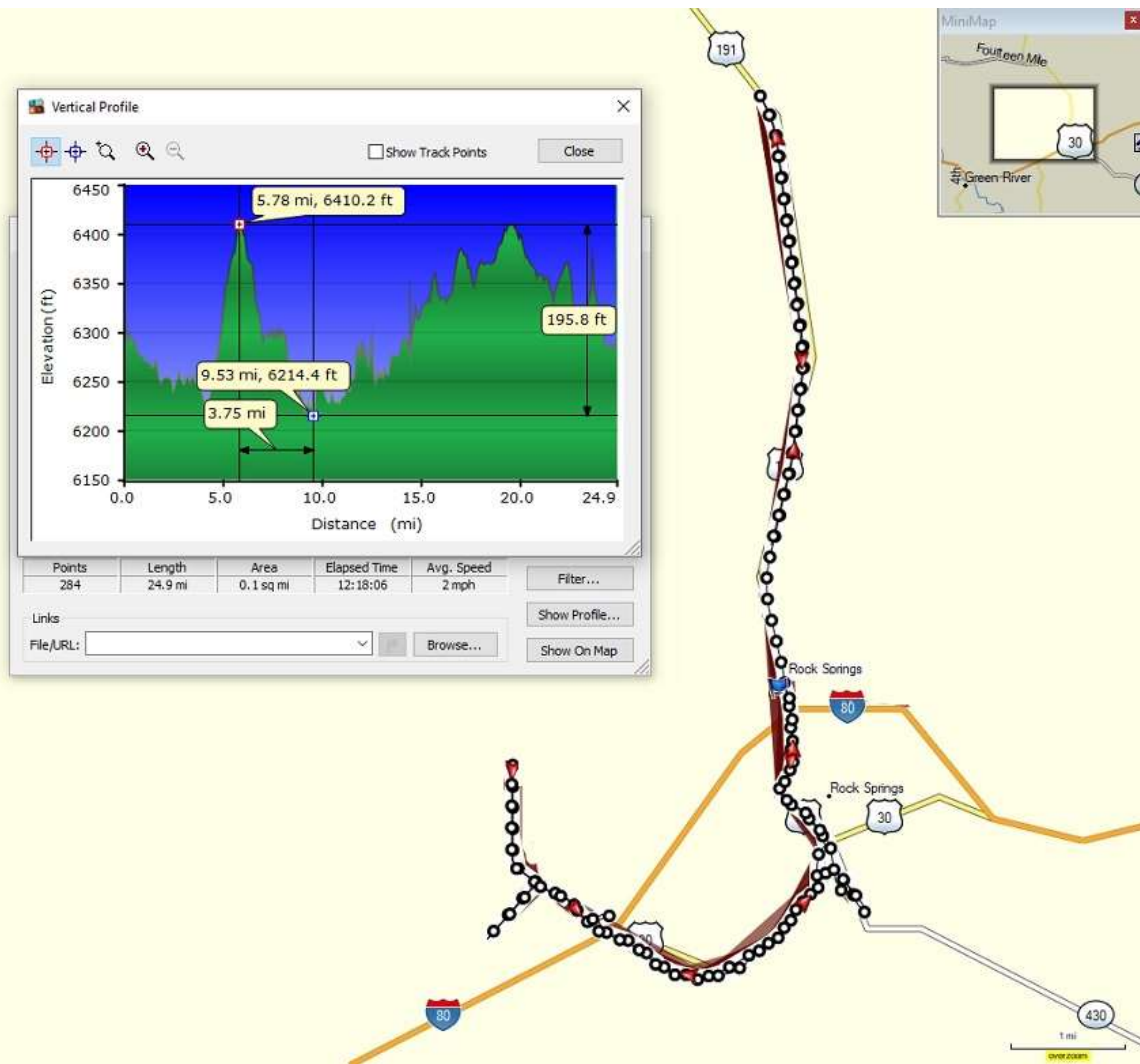

Profile of ride near Luverne, Minnesota.
19.2 miles on bike odometer

Profile of ride near Sioux Center, Iowa
30.3 miles on bike odometer

Profile of ride near Le Mars, Iowa.
36.64 miles on bike odometer

Profile of ride near Fremont, Nebraska.
 30.94 miles on bike odometer

Profile of ride near Columbus, Nebraska.
14.39 miles on bike odometer

Profile of ride near Elm Creek, Nebraska.
20.17 miles on bike odometer

Profile of ride near Cheyenne, Wyoming.
38.1 miles on bike odometer

Profile of rides near Rock Springs, Wyoming.
26 miles on bike odometer

Profile of ride near Echo, Utah.
 27.19 miles on bike odometer

Profile of ride near Ogden, Utah.
37.37 miles on bike odometer

Profile of ride near Twin Falls, Idaho.
 30.46 miles on bike odometer

Profile of ride near Boise, Idaho.
24.88 miles on bike odometer

Profile of ride near Portland, Oregon.
65.98 miles on bike odometer