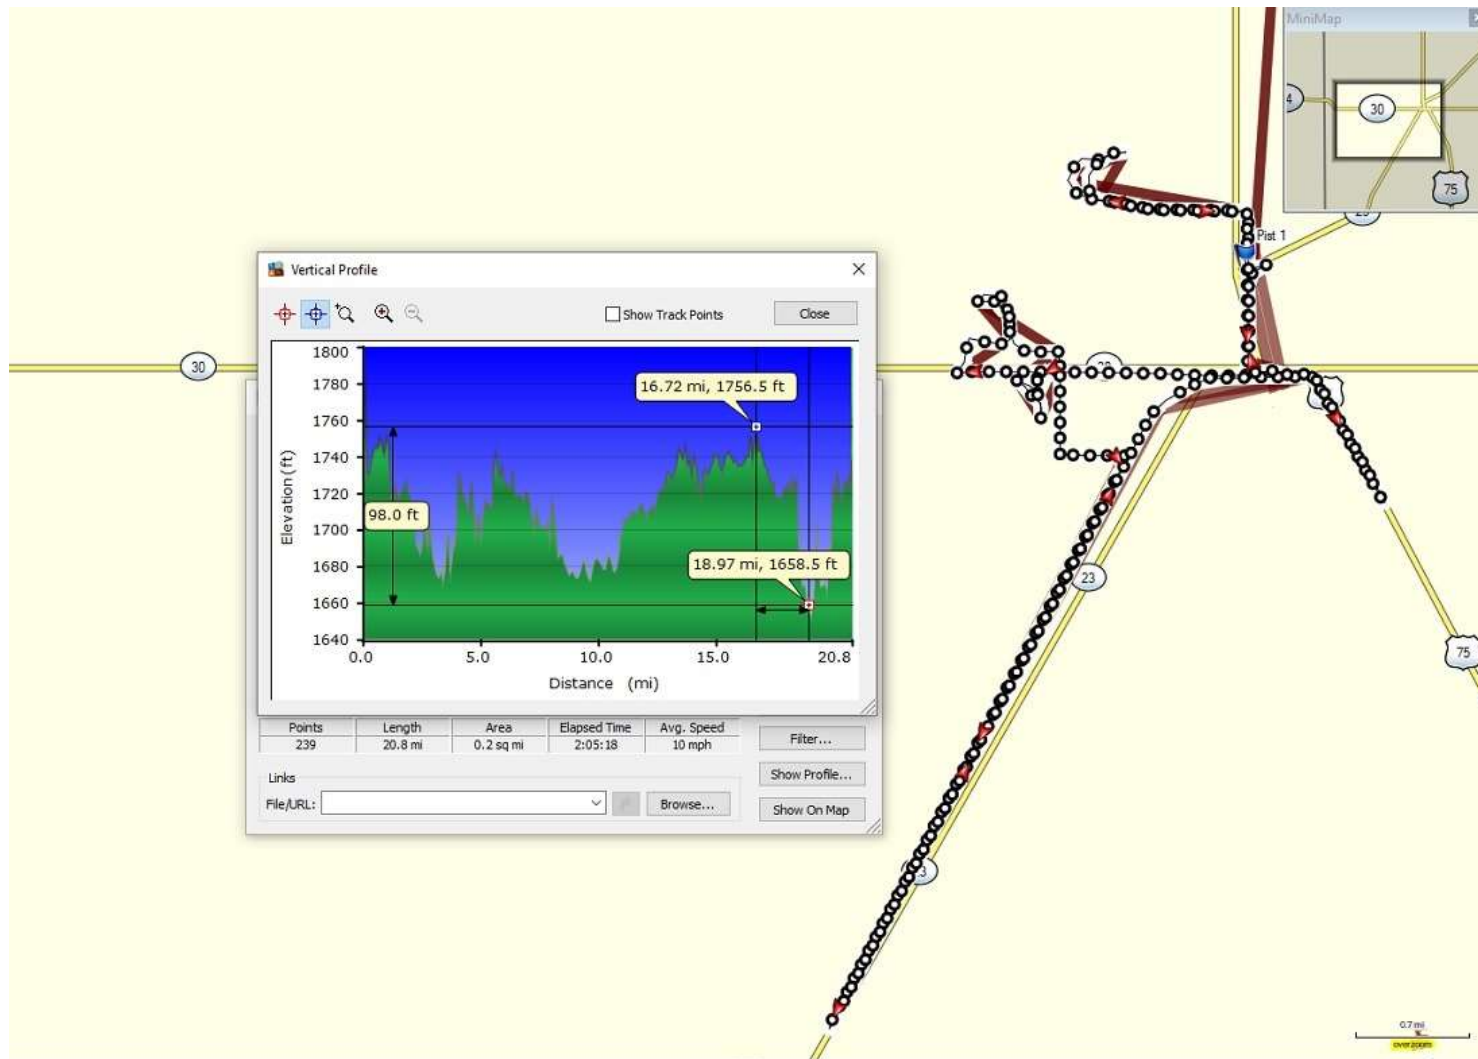

Profile of our Chehalis Western trail bike ride near Olympia, Washington.
23.71 miles on bike odometer

Profile of ride through Theodore Roosevelt National Park and around Medora, North Dakota.
 27.9 GPS saved miles

Profile of ride around Bismarck, North Dakota. 12.9 GPS saved miles

Profile of ride near Jamestown, North Dakota
20.86 miles on bike odometer

Profile of ride near Mobridge, South Dakota.
21.3 miles on bike odometer

Profile of rides near Aberdeen, South Dakota
41.75 miles on bike odometer

Profile of ride near Lake Benton, Minnesota.
 22.39 miles on bike odometer

Profile of ride near Pipestone, Minnesota.
23.03 miles on bike odometer

Profile of rides near Rock Springs, Wyoming.
26 miles on bike odometer

Profile of ride near Echo, Utah.
 27.19 miles on bike odometer

Profile of ride near Ogden, Utah.
37.37 miles on bike odometer

Profile of ride near Twin Falls, Idaho.
 30.46 miles on bike odometer