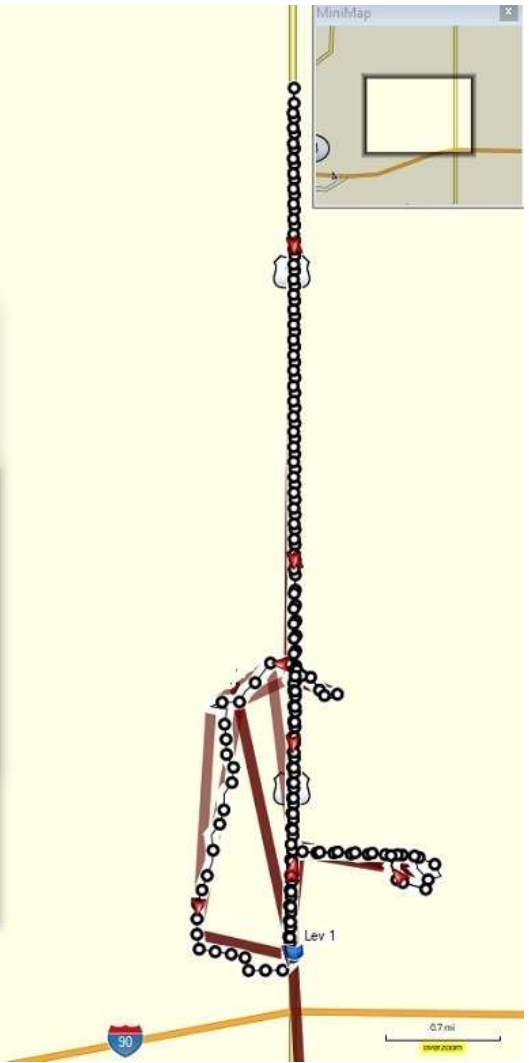

Profile of our Chehalis Western trail bike ride near Olympia, Washington.
23.71 miles on bike odometer

Profile of ride through Theodore Roosevelt National Park and around Medora, North Dakota.
 27.9 GPS saved miles

Profile of ride around Bismarck, North Dakota. 12.9 GPS saved miles

Profile of ride near Jamestown, North Dakota
20.86 miles on bike odometer

Profile of ride near Mobridge, South Dakota.
21.3 miles on bike odometer

Profile of rides near Aberdeen, South Dakota
41.75 miles on bike odometer

Profile of ride near Lake Benton, Minnesota.
 22.39 miles on bike odometer

Profile of ride near Pipestone, Minnesota.
23.03 miles on bike odometer

Profile of ride near Luverne, Minnesota.
19.2 miles on bike odometer

Profile of ride near Sioux Center, Iowa
30.3 miles on bike odometer

Profile of ride near Le Mars, Iowa.
36.64 miles on bike odometer

Profile of ride near Fremont, Nebraska.
 30.94 miles on bike odometer