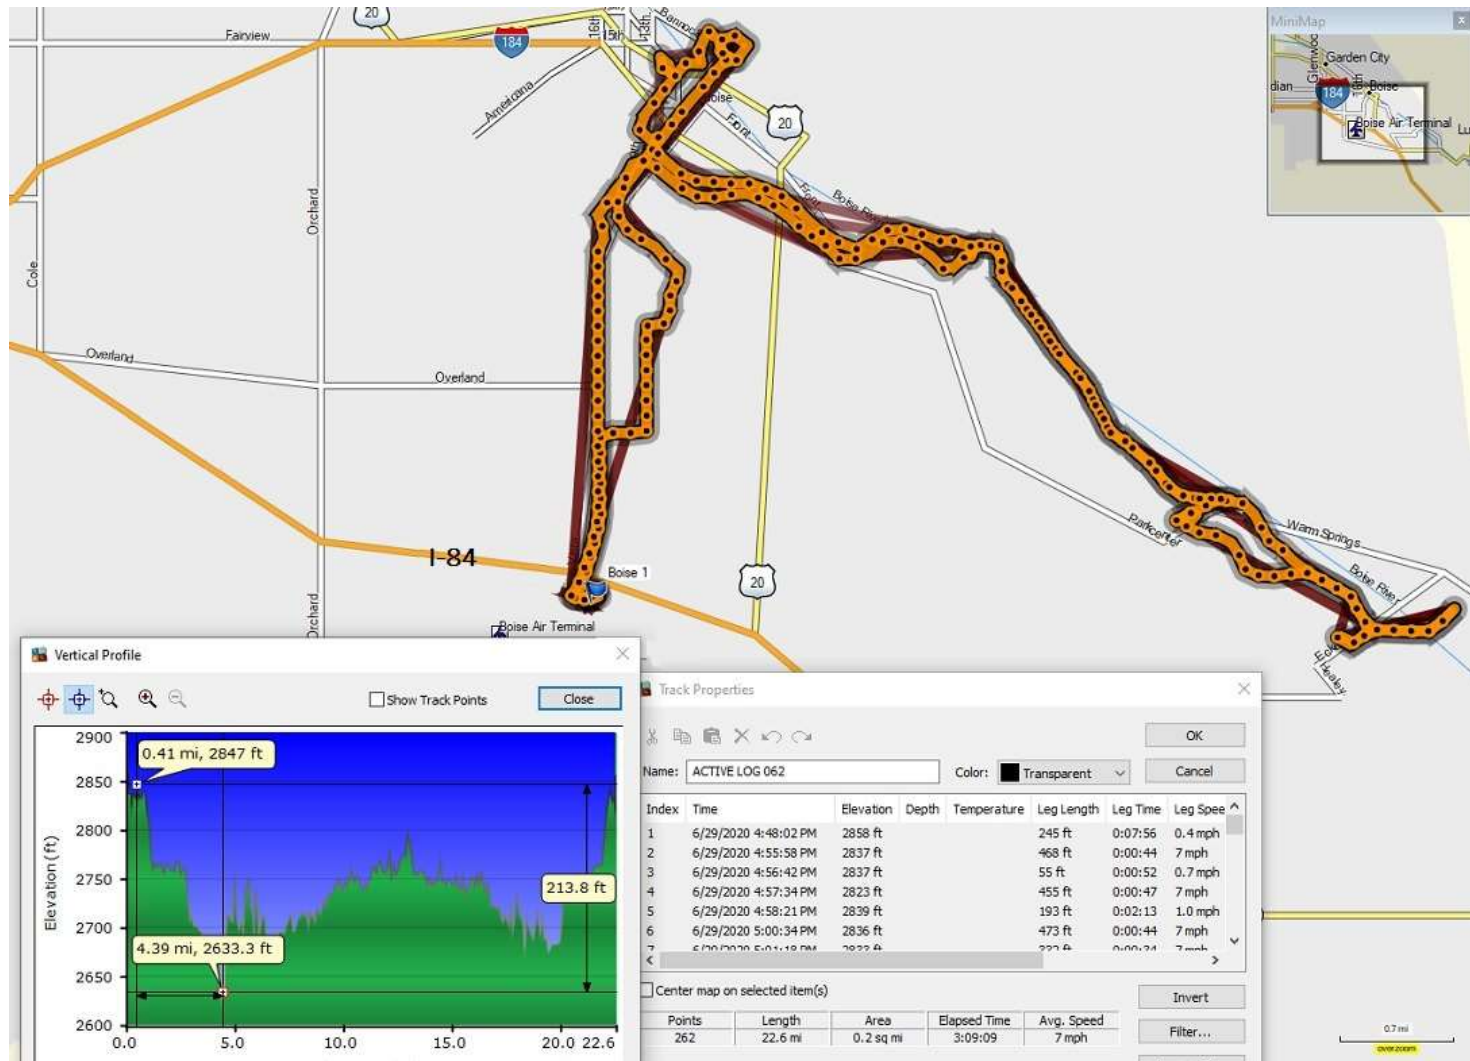

Profile of ride near Columbus, Nebraska.
14.39 miles on bike odometer

Profile of ride near Elm Creek, Nebraska.
20.17 miles on bike odometer

Profile of ride near Cheyenne, Wyoming.
38.1 miles on bike odometer

Profile of rides near Rock Springs, Wyoming.
26 miles on bike odometer

Profile of ride near Echo, Utah.
 27.19 miles on bike odometer

Profile of ride near Ogden, Utah.
37.37 miles on bike odometer

Profile of ride near Twin Falls, Idaho.
 30.46 miles on bike odometer

Profile of ride near Boise, Idaho.
24.88 miles on bike odometer

Profile of ride near Portland, Oregon.
65.98 miles on bike odometer