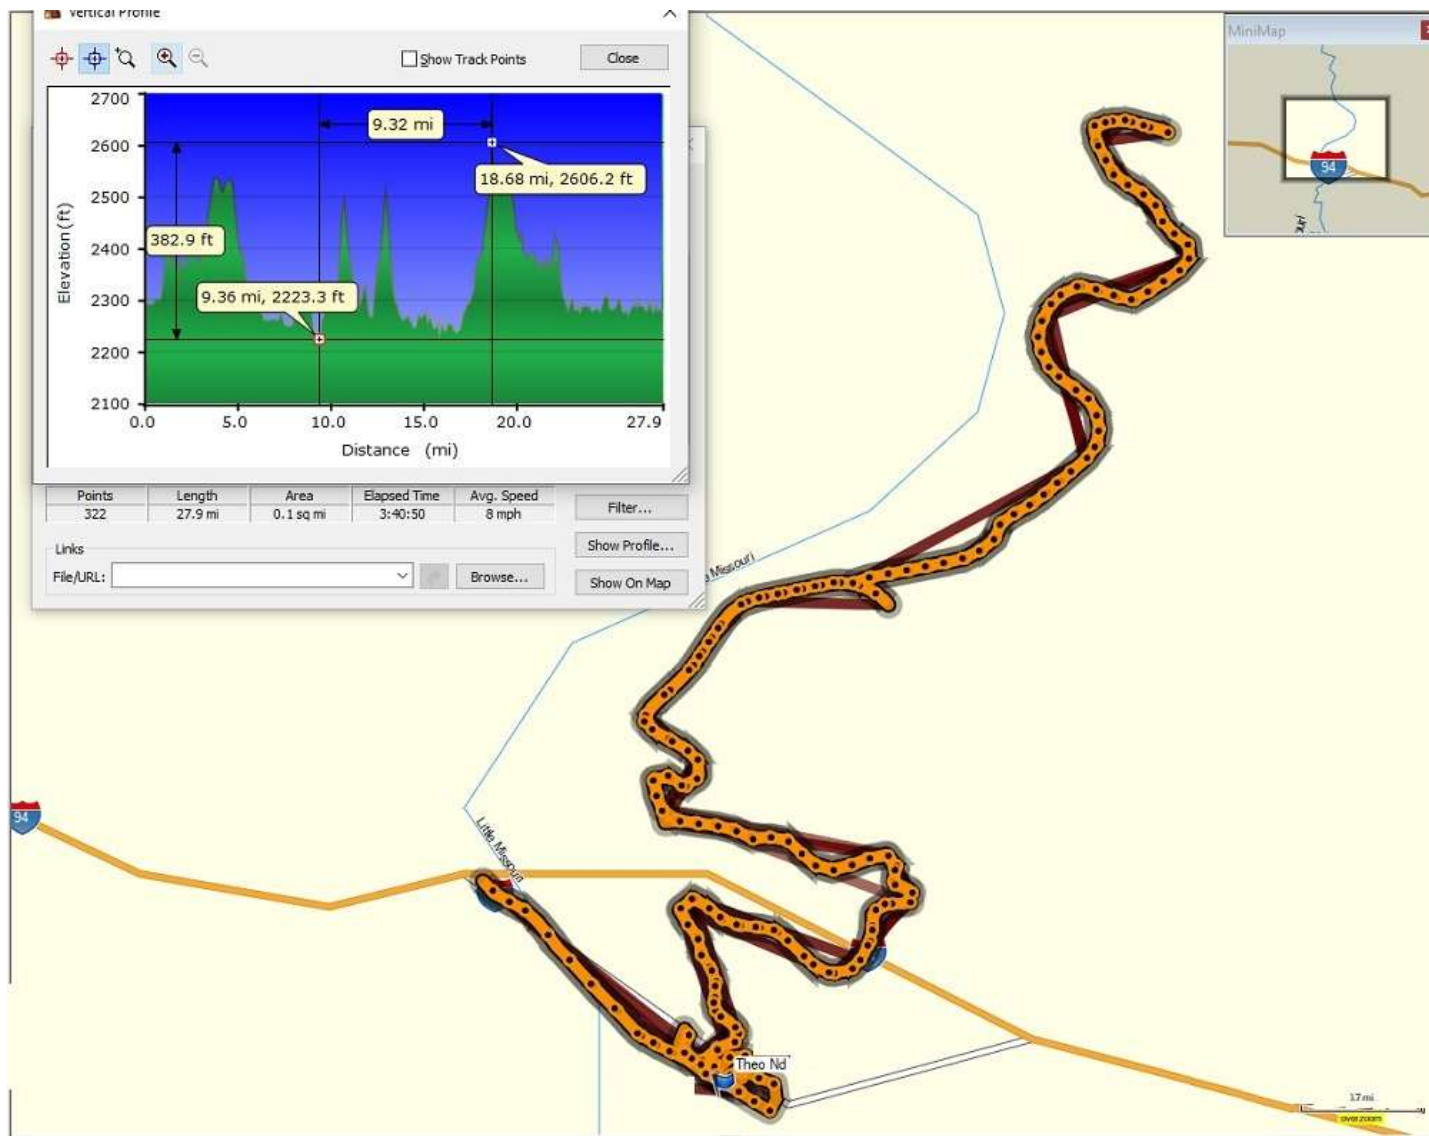

Entire Long drive trip - Idaho, North Dakota, South Dakota, Minnesota, Iowa, Nebraska, Wyoming and Utah

Profile of our Olympic Discovery trail bike ride near Port Angeles, Washington.
39.21 miles on bike odometer

Profile of our Chehalis Western trail bike ride near Olympia, Washington.
23.71 miles on bike odometer

Profile of ride through Theodore Roosevelt National Park and around Medora, North Dakota.
 27.9 GPS saved miles

Profile of rides near Aberdeen, South Dakota
41.75 miles on bike odometer

Profile of ride near Lake Benton, Minnesota.
 22.39 miles on bike odometer

Profile of ride near Pipestone, Minnesota.
23.03 miles on bike odometer

Profile of rides near Rock Springs, Wyoming.
26 miles on bike odometer

Profile of ride near Echo, Utah.
 27.19 miles on bike odometer

Profile of ride near Ogden, Utah.
37.37 miles on bike odometer

Profile of ride near Twin Falls, Idaho.
 30.46 miles on bike odometer