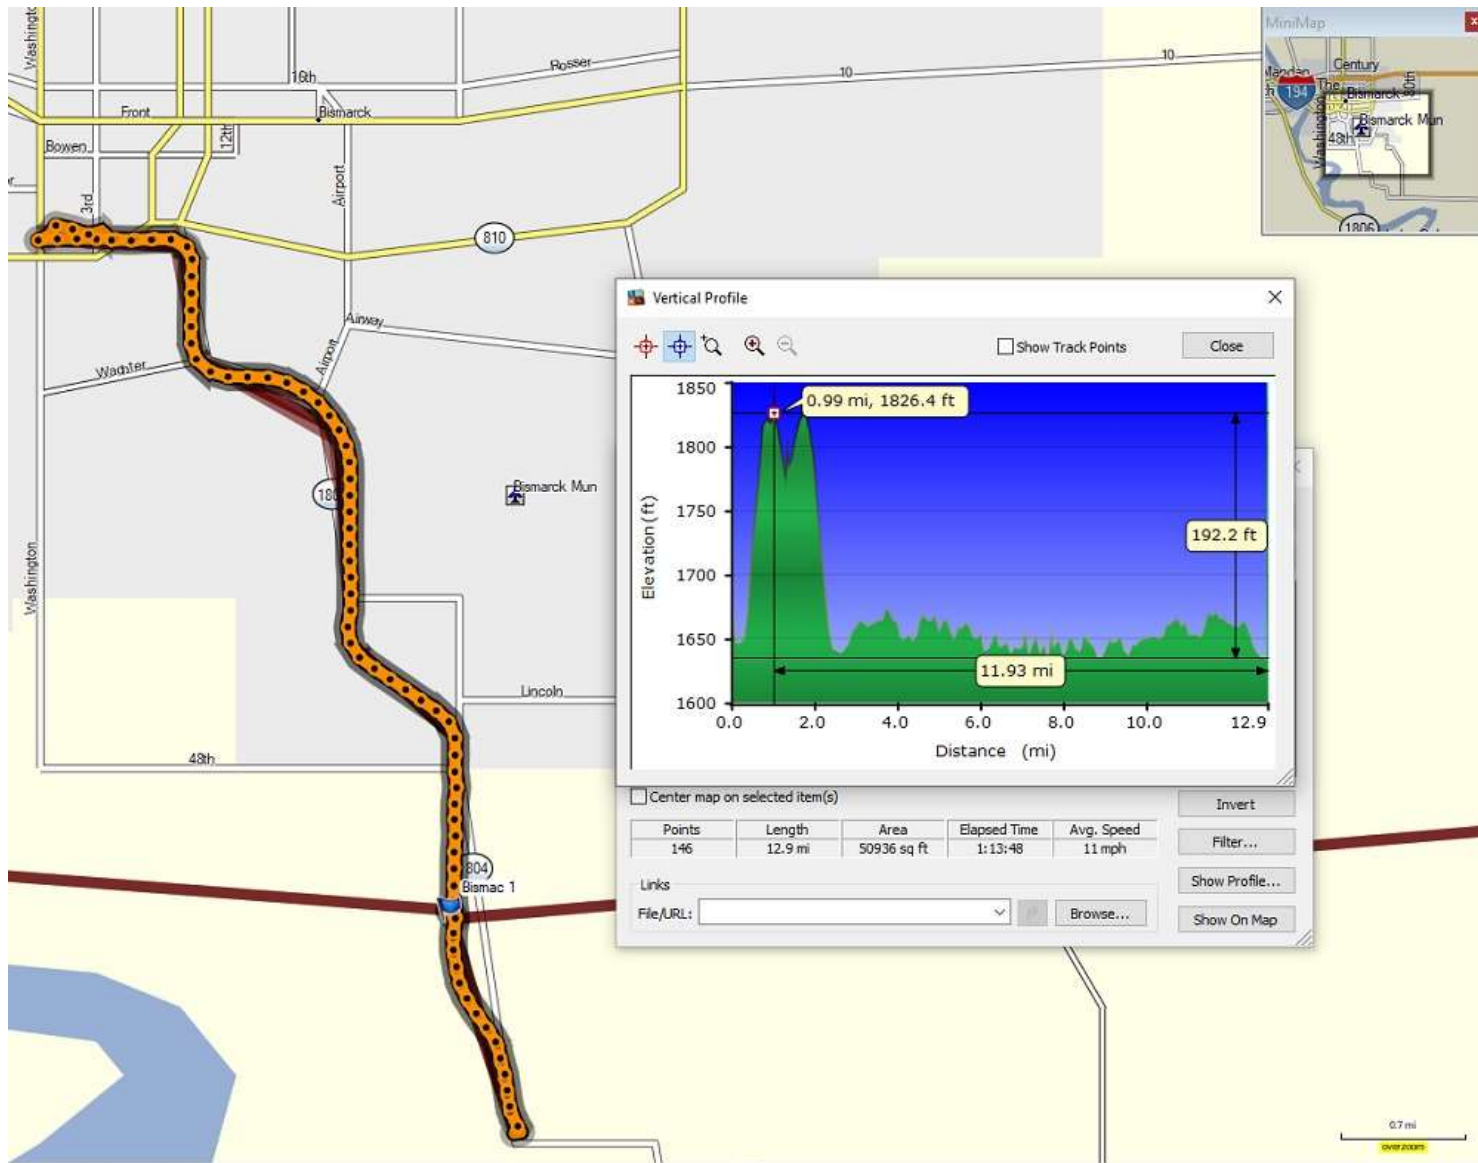

Entire Long drive trip - Idaho, North Dakota, South Dakota, Minnesota, Iowa, Nebraska, Wyoming and Utah

Profile of our Olympic Discovery trail bike ride near Port Angeles, Washington.
39.21 miles on bike odometer

Profile of our Chehalis Western trail bike ride near Olympia, Washington.
23.71 miles on bike odometer

Profile of ride through Theodore Roosevelt National Park and around Medora, North Dakota.
 27.9 GPS saved miles

Profile of rides near Aberdeen, South Dakota
41.75 miles on bike odometer

Profile of ride near Lake Benton, Minnesota.
 22.39 miles on bike odometer

Profile of ride near Pipestone, Minnesota.
23.03 miles on bike odometer

Profile of rides near Rock Springs, Wyoming.
26 miles on bike odometer

Profile of ride near Echo, Utah.
 27.19 miles on bike odometer

Profile of ride near Ogden, Utah.
37.37 miles on bike odometer

Profile of ride near Twin Falls, Idaho.
 30.46 miles on bike odometer