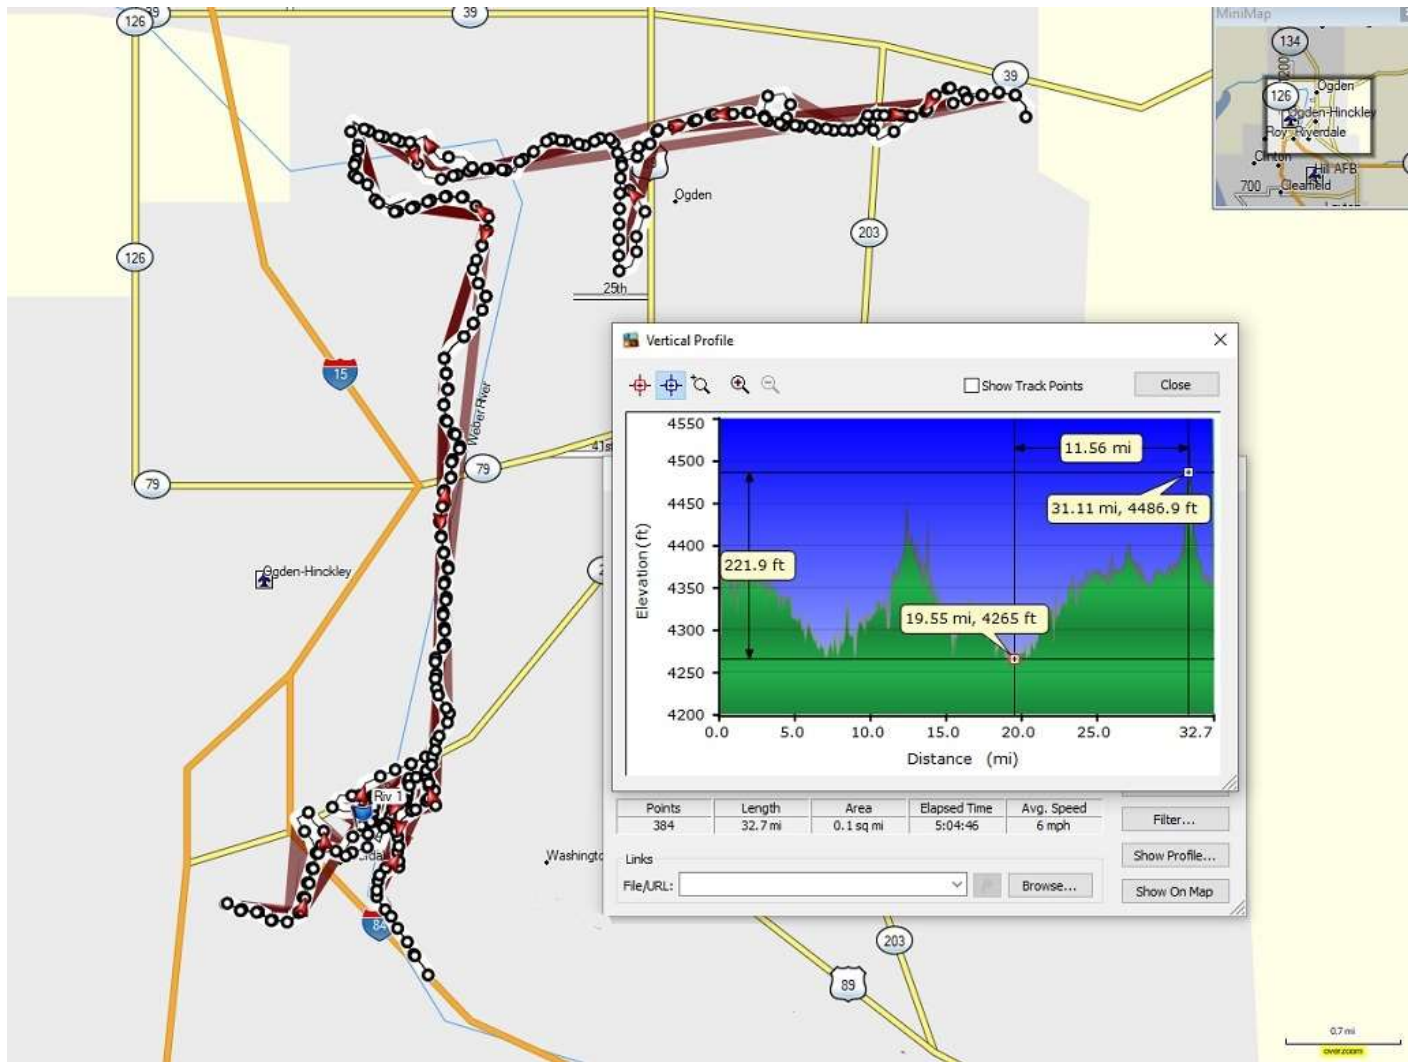

Profile of ride near Luverne, Minnesota.
19.2 miles on bike odometer

Profile of ride near Sioux Center, Iowa
30.3 miles on bike odometer

Profile of ride near Le Mars, Iowa.
36.64 miles on bike odometer

Profile of ride near Fremont, Nebraska.
 30.94 miles on bike odometer

Profile of ride near Columbus, Nebraska.
14.39 miles on bike odometer

Profile of ride near Elm Creek, Nebraska.
20.17 miles on bike odometer

Profile of ride near Cheyenne, Wyoming.
38.1 miles on bike odometer

Profile of rides near Rock Springs, Wyoming.
26 miles on bike odometer

Profile of ride near Echo, Utah.
 27.19 miles on bike odometer

Profile of ride near Ogden, Utah.
37.37 miles on bike odometer

Profile of ride near Twin Falls, Idaho.
 30.46 miles on bike odometer

Profile of ride near Boise, Idaho.
24.88 miles on bike odometer

Profile of ride near Portland, Oregon.
65.98 miles on bike odometer