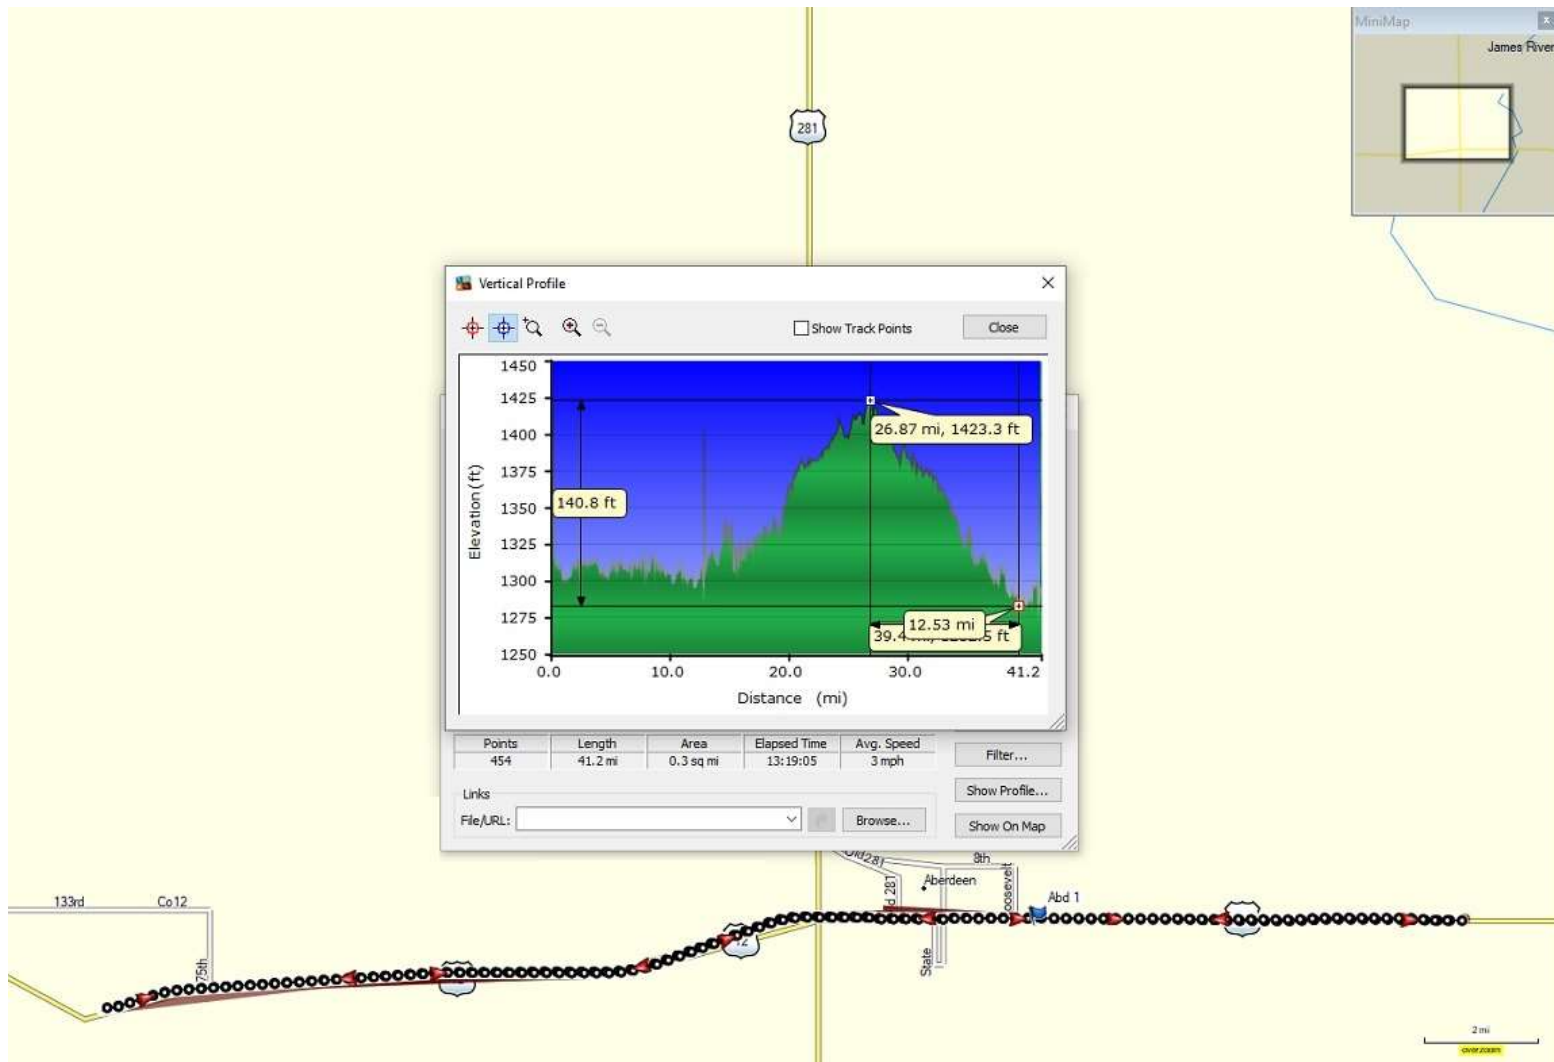

Entire Long drive trip - Idaho, North Dakota, South Dakota, Minnesota, Iowa, Nebraska, Wyoming and Utah

Profile of our Olympic Discovery trail bike ride near Port Angeles, Washington.
39.21 miles on bike odometer

Profile of our Chehalis Western trail bike ride near Olympia, Washington.
23.71 miles on bike odometer

Profile of ride through Theodore Roosevelt National Park and around Medora, North Dakota.
 27.9 GPS saved miles

Profile of rides near Aberdeen, South Dakota
41.75 miles on bike odometer

Profile of ride near Lake Benton, Minnesota.
 22.39 miles on bike odometer

Profile of ride near Pipestone, Minnesota.
23.03 miles on bike odometer

Profile of rides near Rock Springs, Wyoming.
26 miles on bike odometer

Profile of ride near Echo, Utah.
 27.19 miles on bike odometer

Profile of ride near Ogden, Utah.
37.37 miles on bike odometer

Profile of ride near Twin Falls, Idaho.
 30.46 miles on bike odometer