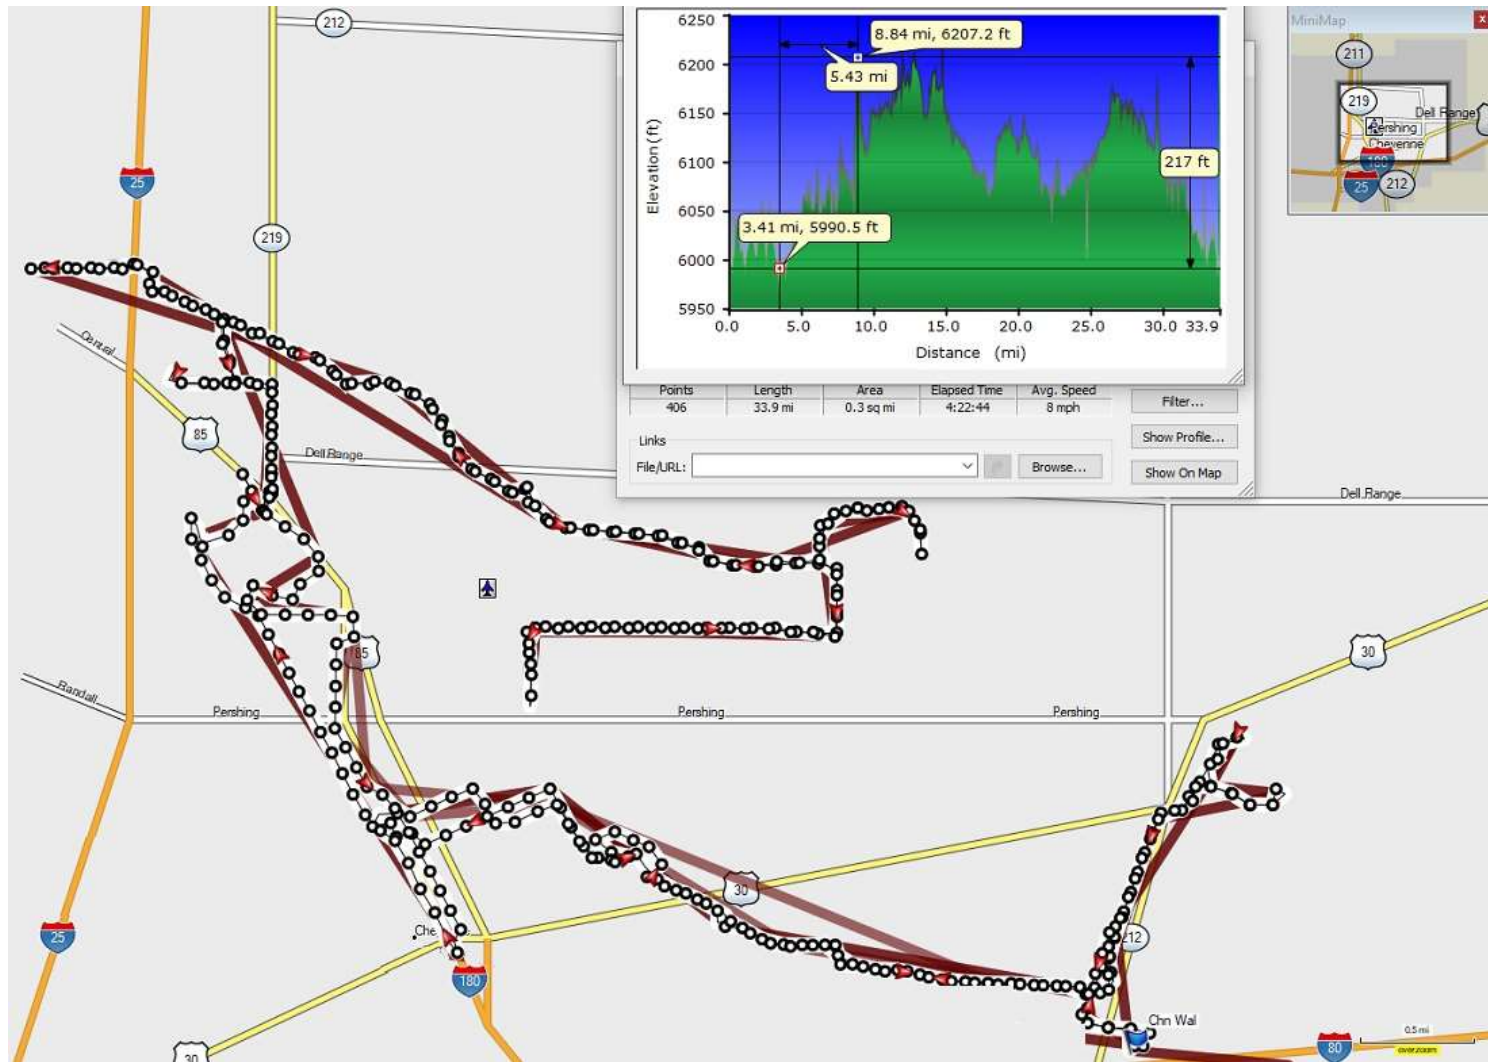

Profile of rides near Aberdeen, South Dakota
41.75 miles on bike odometer

Profile of ride near Lake Benton, Minnesota.
 22.39 miles on bike odometer

Profile of ride near Pipestone, Minnesota.
23.03 miles on bike odometer

Profile of ride near Luverne, Minnesota.
19.2 miles on bike odometer

Profile of ride near Sioux Center, Iowa
30.3 miles on bike odometer

Profile of ride near Le Mars, Iowa.
36.64 miles on bike odometer

Profile of ride near Fremont, Nebraska.
 30.94 miles on bike odometer

Profile of ride near Columbus, Nebraska.
14.39 miles on bike odometer

Profile of ride near Elm Creek, Nebraska.
20.17 miles on bike odometer

Profile of ride near Cheyenne, Wyoming.
38.1 miles on bike odometer

Profile of rides near Rock Springs, Wyoming.
26 miles on bike odometer

Profile of ride near Echo, Utah.
 27.19 miles on bike odometer

Profile of ride near Ogden, Utah.
37.37 miles on bike odometer

Profile of ride near Twin Falls, Idaho.
 30.46 miles on bike odometer