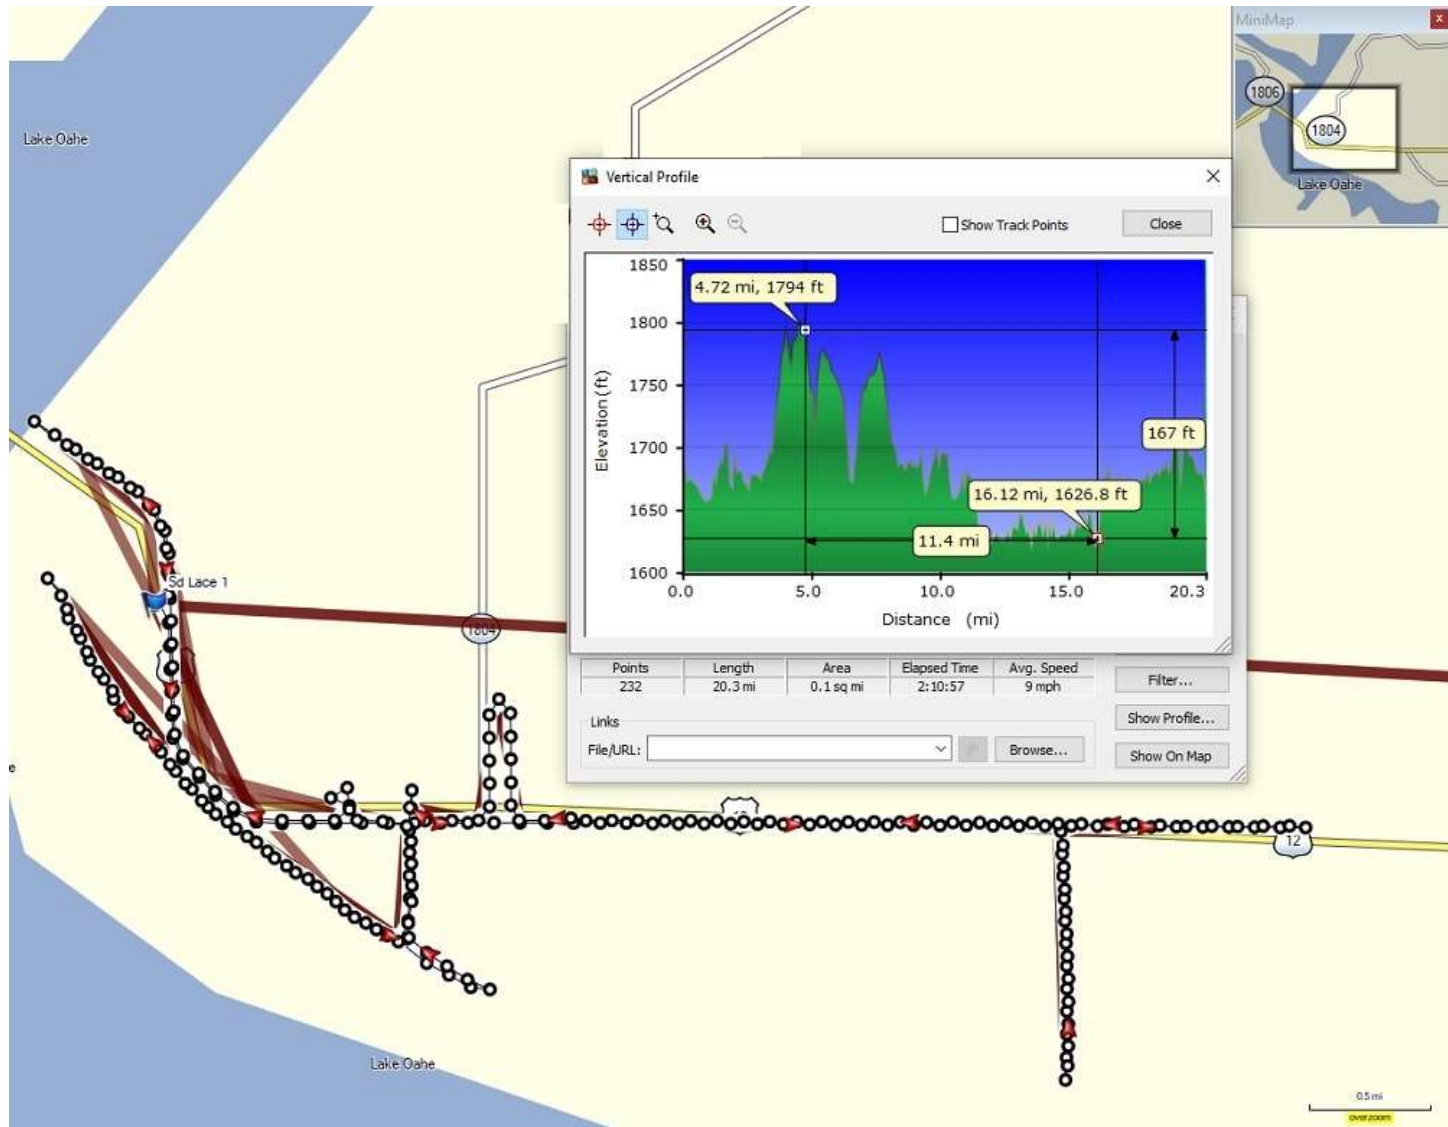

Profile of ride near Jamestown, North Dakota
20.86 miles on bike odometer

Profile of ride near Mobridge, South Dakota.
21.3 miles on bike odometer