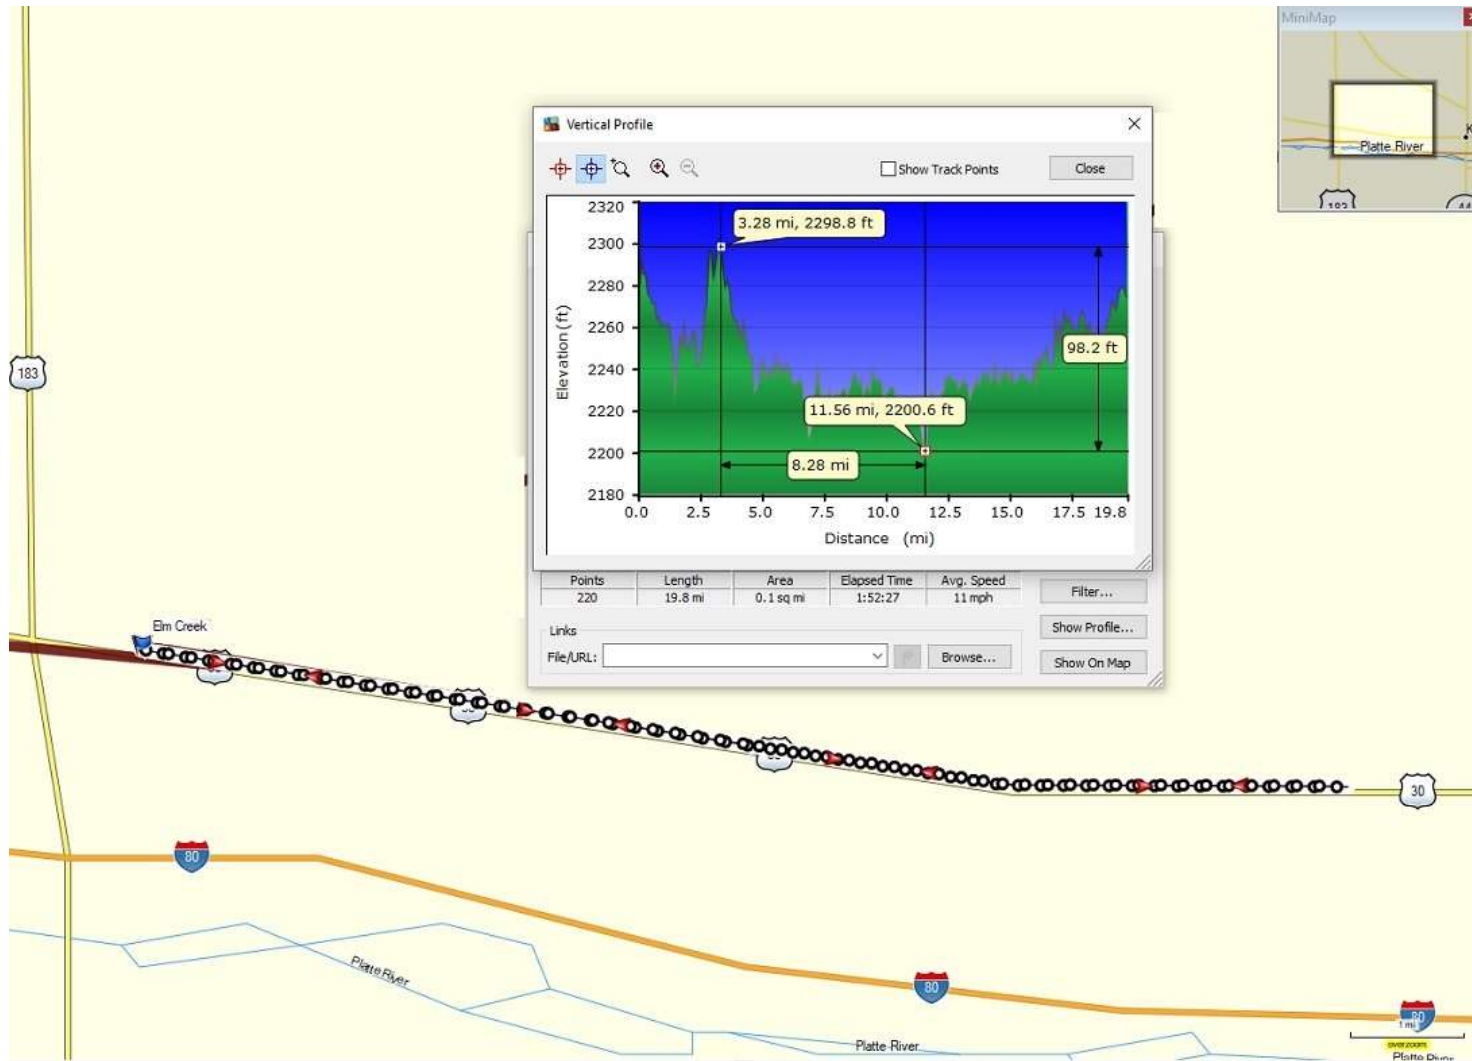

Profile of ride near Luverne, Minnesota.
19.2 miles on bike odometer

Profile of ride near Sioux Center, Iowa
30.3 miles on bike odometer

Profile of ride near Le Mars, Iowa.
36.64 miles on bike odometer

Profile of ride near Fremont, Nebraska.
 30.94 miles on bike odometer

Profile of ride near Columbus, Nebraska.
14.39 miles on bike odometer

Profile of ride near Elm Creek, Nebraska.
20.17 miles on bike odometer

Profile of ride near Cheyenne, Wyoming.
38.1 miles on bike odometer

Profile of rides near Rock Springs, Wyoming.
26 miles on bike odometer

Profile of ride near Echo, Utah.
 27.19 miles on bike odometer

Profile of ride near Ogden, Utah.
37.37 miles on bike odometer

Profile of ride near Twin Falls, Idaho.
 30.46 miles on bike odometer

Profile of ride near Boise, Idaho.
24.88 miles on bike odometer

Profile of ride near Portland, Oregon.
65.98 miles on bike odometer