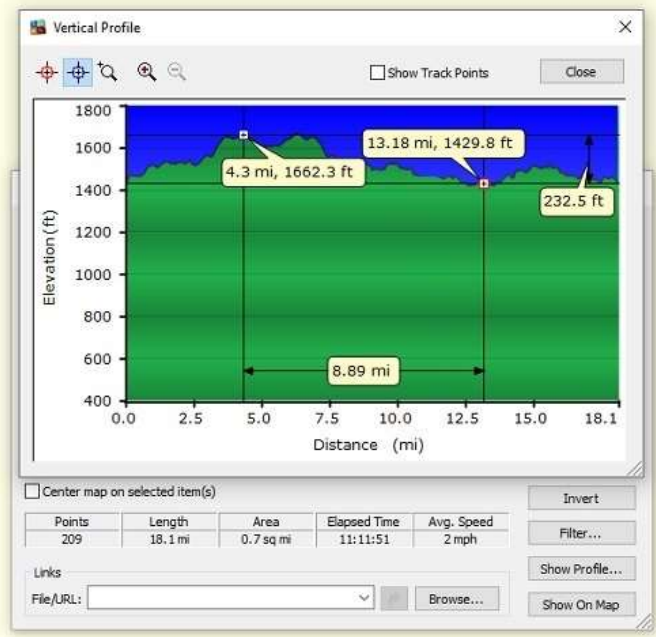

Profile of ride around Bismarck, North Dakota. 12.9 GPS saved miles

Profile of ride near Jamestown, North Dakota
20.86 miles on bike odometer

Profile of ride near Mobridge, South Dakota.
21.3 miles on bike odometer

Profile of rides near Aberdeen, South Dakota
41.75 miles on bike odometer

Profile of ride near Lake Benton, Minnesota.
 22.39 miles on bike odometer

Profile of ride near Pipestone, Minnesota.
23.03 miles on bike odometer