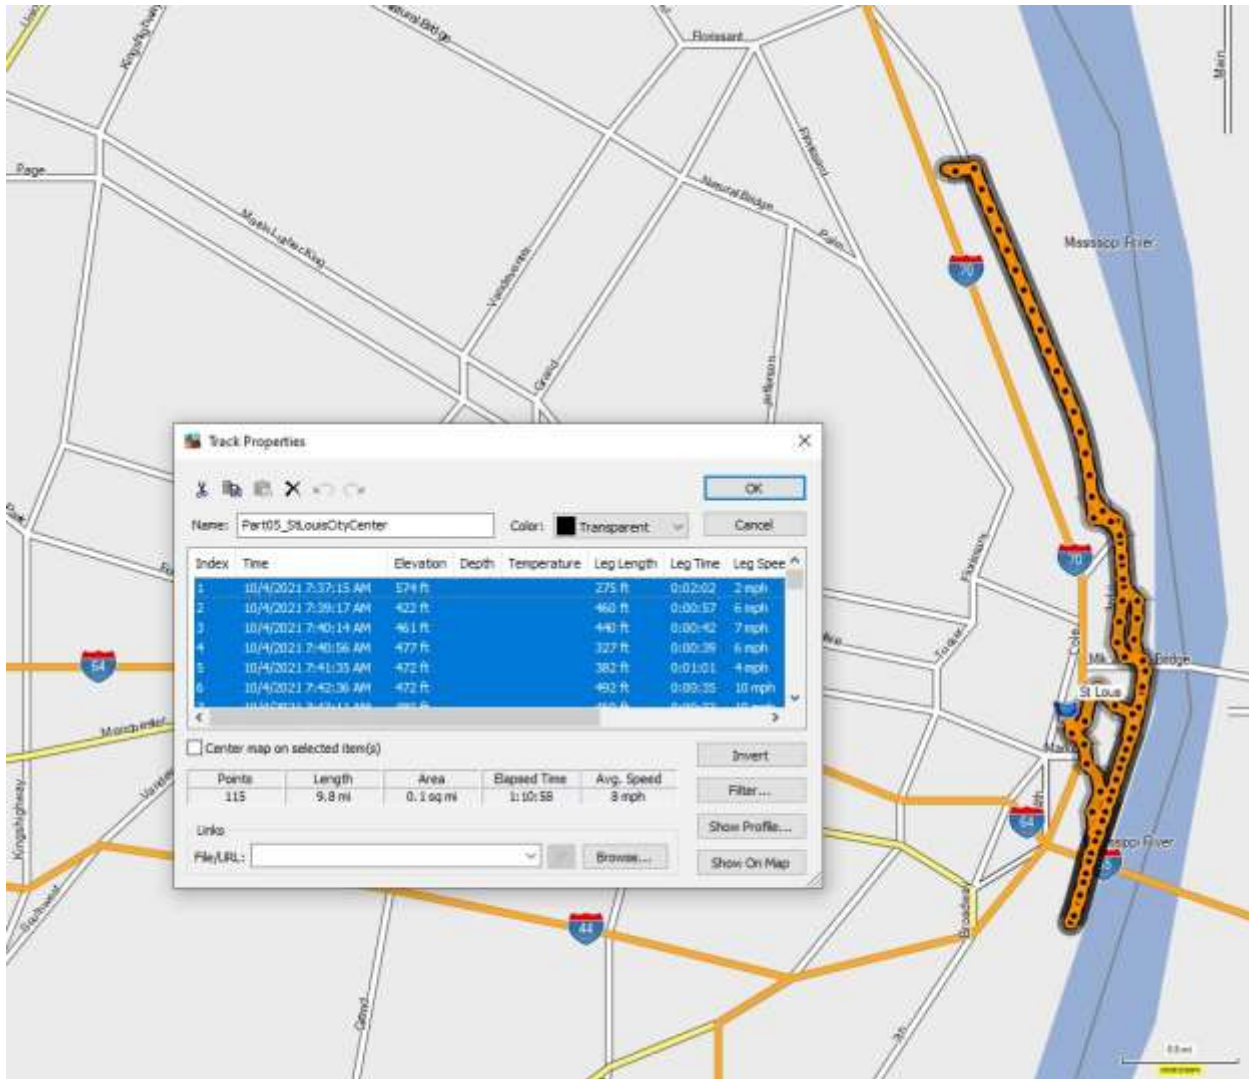

Entire driver route - Wisconsin, Illinois, Missouri, Kentucky, Ohio and Indiana

Bike route Ted took near Monroe, Wisconsin.

Bike route Ted took on Jane Addams Trail in Northern Illinois.

Bike route Ted took on the Hennepin Canal parkway trail in Illinois.

Bike route Ted took in Litchfield, Illinois.

Bike route Ted took in downtown St. Louis, Missouri.

Bike route Ted took on the Meramec Greenway bike trail near St Louis, Missouri.

Bike route Ted took in West Point, Kentucky.

Bike route Ted took on the Louisville loop trail in Kentucky.

Bike route Ted took on the Great Miami River Trail near Dayton, Ohio.

Bike route Ted took near Richmond, Indiana.

Bike route Ted took out of Muncie, Indiana.