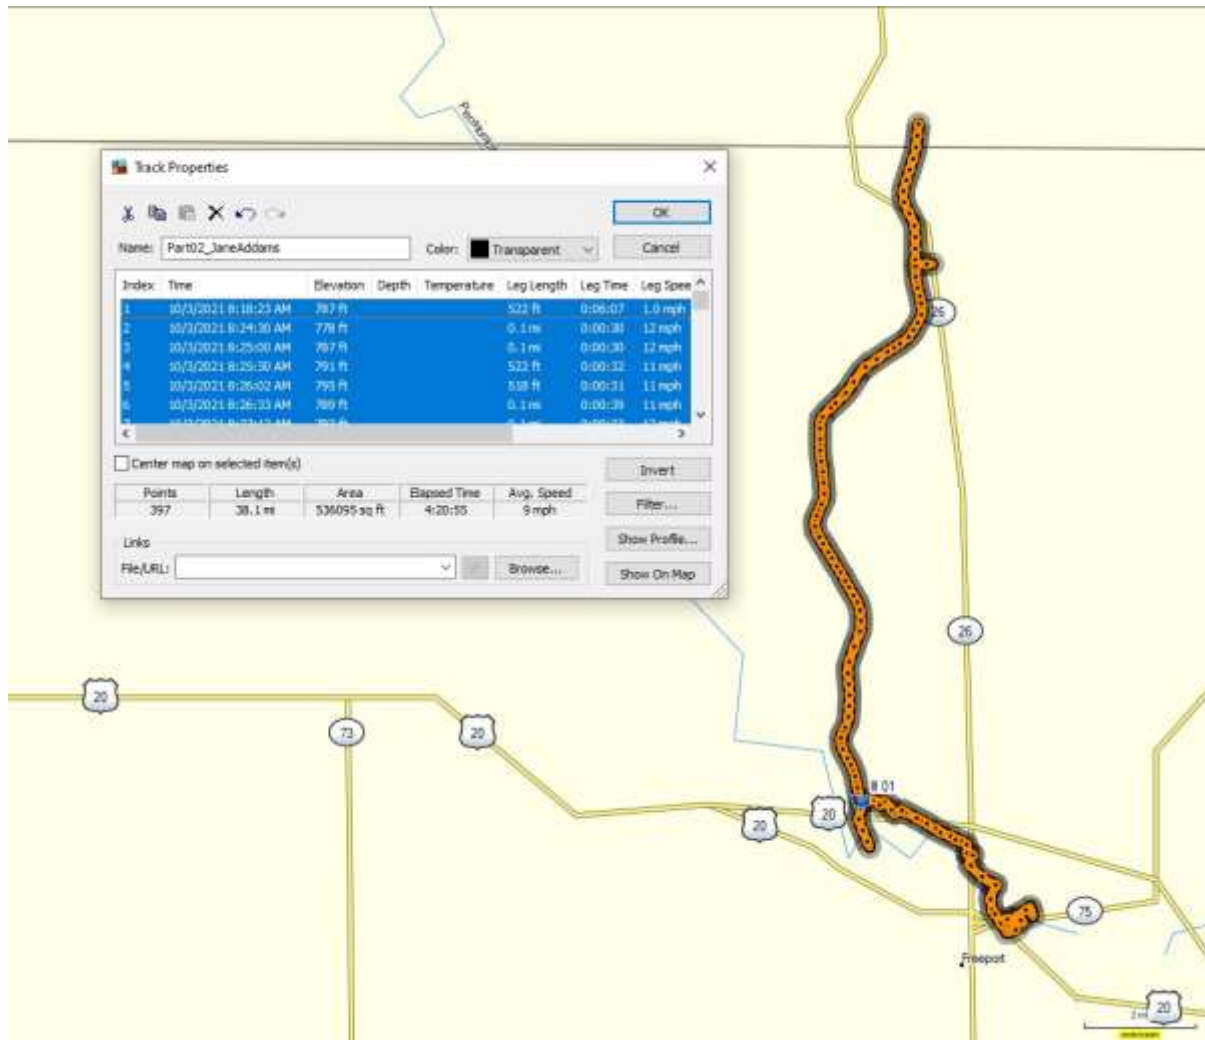

Entire driver route - Wisconsin, Illinois, Missouri, Kentucky, Ohio and Indiana

Bike route Ted took near Monroe, Wisconsin.

Bike route Ted took on Jane Addams Trail in Northern Illinois.

Bike route Ted took on the Hennepin Canal parkway trail in Illinois.

Bike route Ted took in Litchfield, Illinois.

Bike route Ted took in downtown St. Louis, Missouri.

Bike route Ted took on the Meramec Greenway bike trail near St Louis, Missouri.

Bike route Ted took in West Point, Kentucky.

Bike route Ted took on the Louisville loop trail in Kentucky.

Bike route Ted took on the Great Miami River Trail near Dayton, Ohio.

Bike route Ted took near Richmond, Indiana.

Bike route Ted took out of Muncie, Indiana.