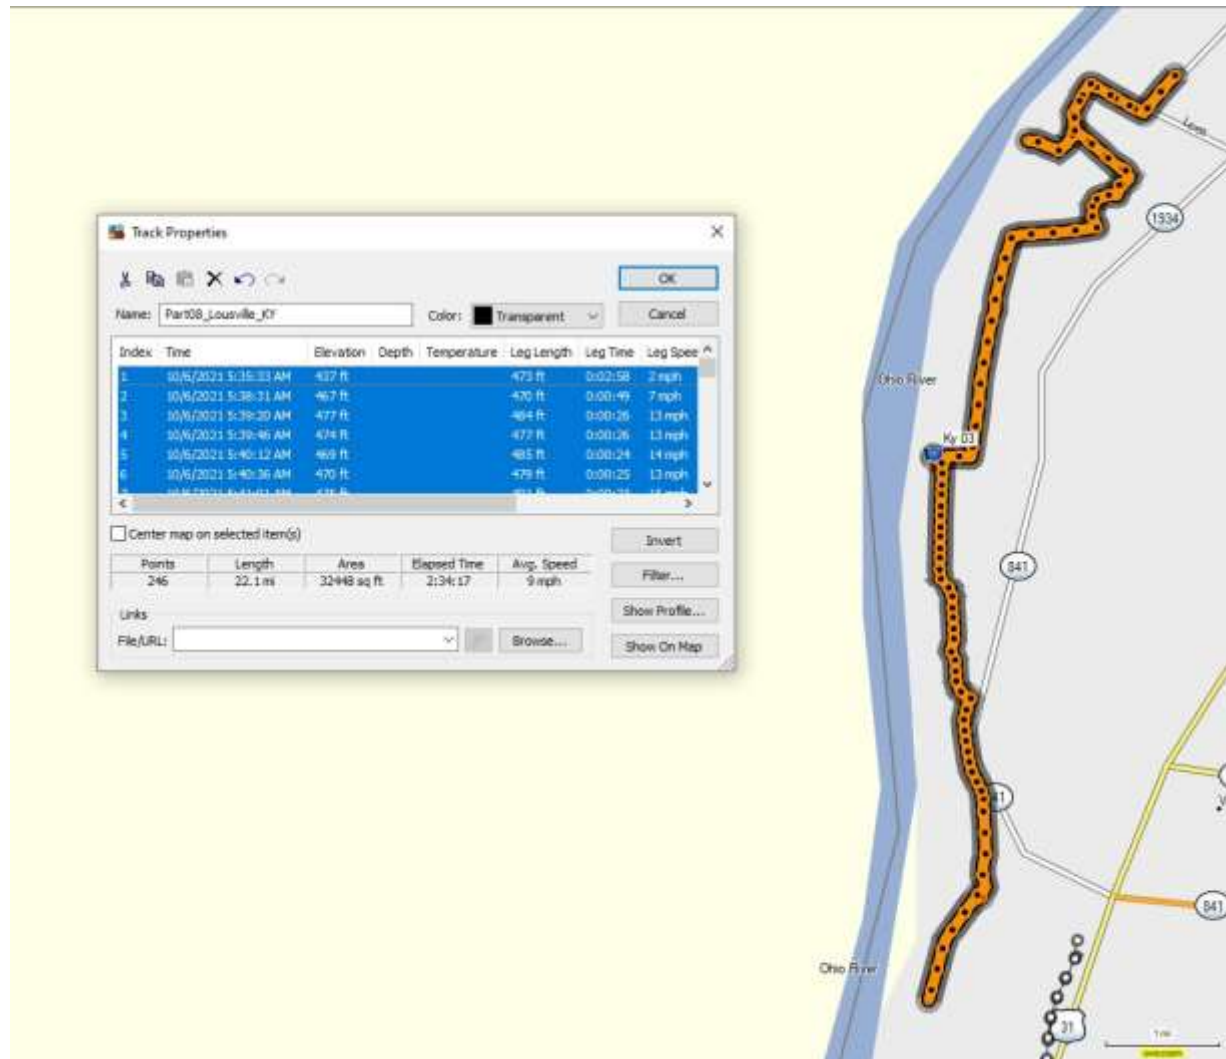

Entire driver route - Wisconsin, Illinois, Missouri, Kentucky, Ohio and Indiana

Bike route Ted took near Monroe, Wisconsin.

Bike route Ted took on Jane Addams Trail in Northern Illinois.

Bike route Ted took on the Hennepin Canal parkway trail in Illinois.

Bike route Ted took in Litchfield, Illinois.

Bike route Ted took in downtown St. Louis, Missouri.

Bike route Ted took on the Meramec Greenway bike trail near St Louis, Missouri.

Bike route Ted took in West Point, Kentucky.

Bike route Ted took on the Louisville loop trail in Kentucky.

Bike route Ted took on the Great Miami River Trail near Dayton, Ohio.

Bike route Ted took near Richmond, Indiana.

Bike route Ted took out of Muncie, Indiana.