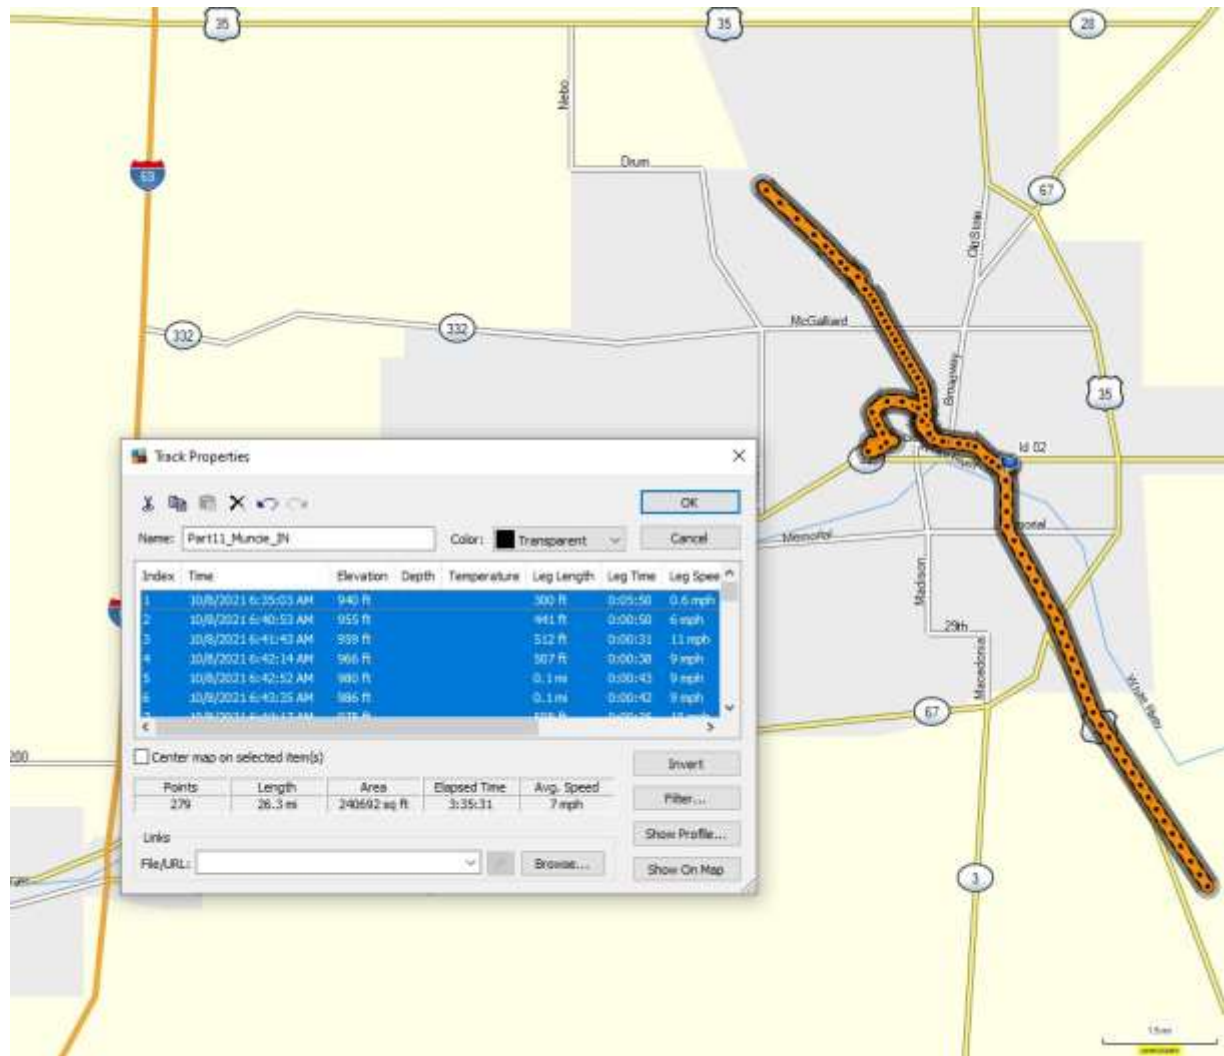

Entire driver route - Wisconsin, Illinois, Missouri, Kentucky, Ohio and Indiana

Bike route Ted took near Monroe, Wisconsin.

Bike route Ted took on Jane Addams Trail in Northern Illinois.

Bike route Ted took on the Hennepin Canal parkway trail in Illinois.

Bike route Ted took in Litchfield, Illinois.

Bike route Ted took in downtown St. Louis, Missouri.

Bike route Ted took on the Meramec Greenway bike trail near St Louis, Missouri.

Bike route Ted took in West Point, Kentucky.

Bike route Ted took on the Louisville loop trail in Kentucky.

Bike route Ted took on the Great Miami River Trail near Dayton, Ohio.

Bike route Ted took near Richmond, Indiana.

Bike route Ted took out of Muncie, Indiana.