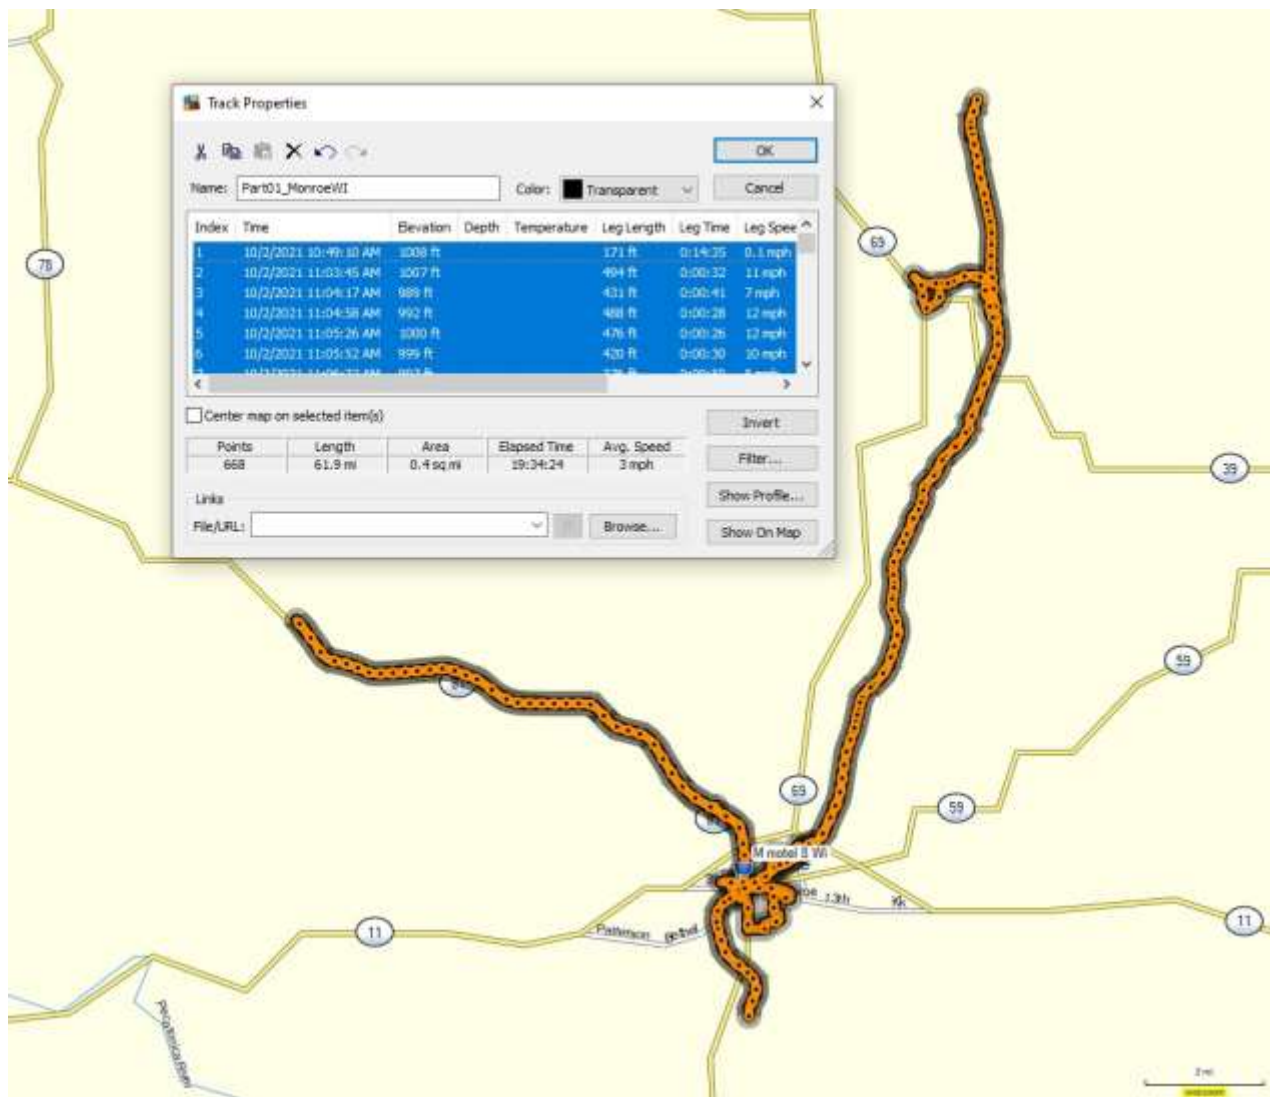

Entire driver route - Wisconsin, Illinois, Missouri, Kentucky, Ohio and Indiana

Bike route Ted took near Monroe, Wisconsin.

Bike route Ted took on Jane Addams Trail in Northern Illinois.

Bike route Ted took on the Hennepin Canal parkway trail in Illinois.

Bike route Ted took in Litchfield, Illinois.

Bike route Ted took in downtown St. Louis, Missouri.

Bike route Ted took on the Meramec Greenway bike trail near St Louis, Missouri.

Bike route Ted took in West Point, Kentucky.

Bike route Ted took on the Louisville loop trail in Kentucky.

Bike route Ted took on the Great Miami River Trail near Dayton, Ohio.

Bike route Ted took near Richmond, Indiana.

Bike route Ted took out of Muncie, Indiana.