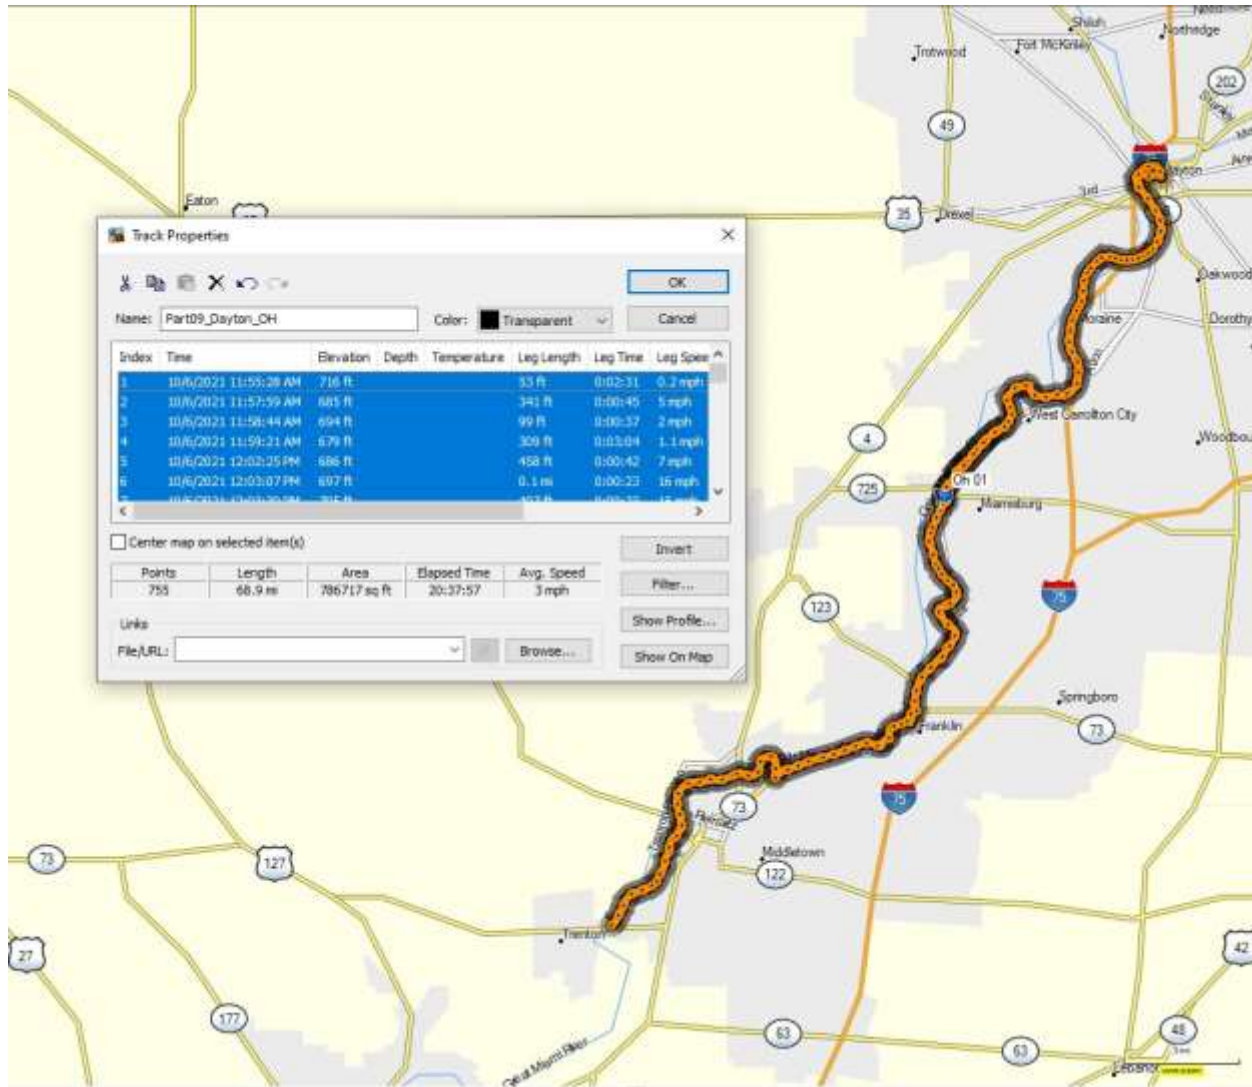

Entire driver route - Wisconsin, Illinois, Missouri, Kentucky, Ohio and Indiana

Bike route Ted took near Monroe, Wisconsin.

Bike route Ted took on Jane Addams Trail in Northern Illinois.

Bike route Ted took on the Hennepin Canal parkway trail in Illinois.

Bike route Ted took in Litchfield, Illinois.

Bike route Ted took in downtown St. Louis, Missouri.

Bike route Ted took on the Meramec Greenway bike trail near St Louis, Missouri.

Bike route Ted took in West Point, Kentucky.

Bike route Ted took on the Louisville loop trail in Kentucky.

Bike route Ted took on the Great Miami River Trail near Dayton, Ohio.

Bike route Ted took near Richmond, Indiana.

Bike route Ted took out of Muncie, Indiana.