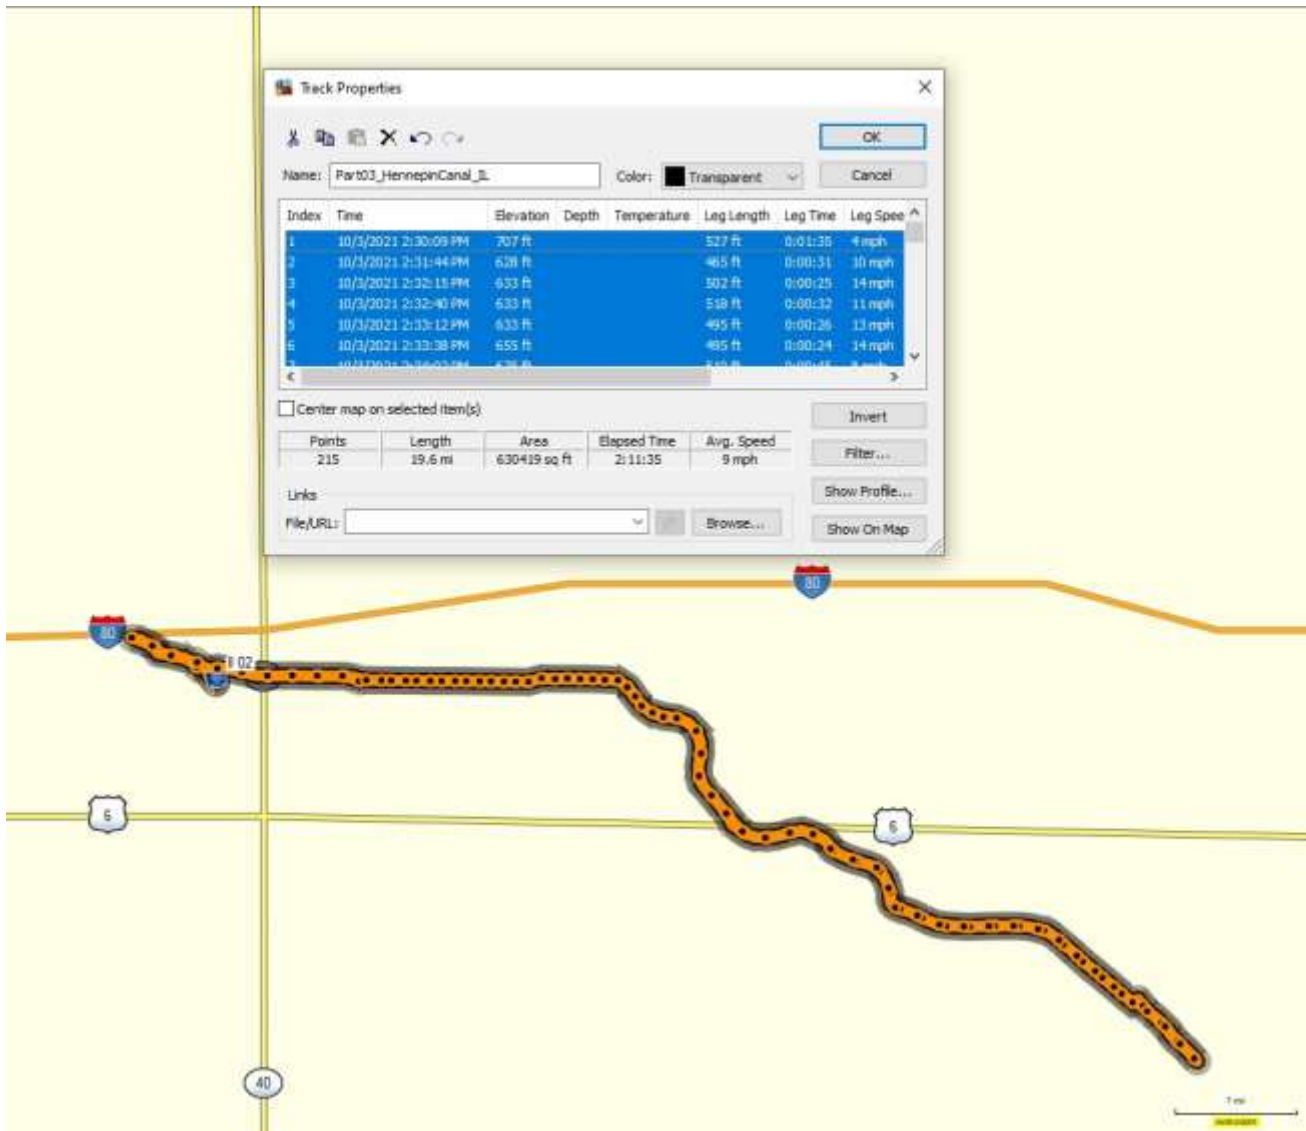

Entire driver route - Wisconsin, Illinois, Missouri, Kentucky, Ohio and Indiana

Bike route Ted took near Monroe, Wisconsin.

Bike route Ted took on Jane Addams Trail in Northern Illinois.

Bike route Ted took on the Hennepin Canal parkway trail in Illinois.

Bike route Ted took in Litchfield, Illinois.

Bike route Ted took in downtown St. Louis, Missouri.

Bike route Ted took on the Meramec Greenway bike trail near St Louis, Missouri.

Bike route Ted took in West Point, Kentucky.

Bike route Ted took on the Louisville loop trail in Kentucky.

Bike route Ted took on the Great Miami River Trail near Dayton, Ohio.

Bike route Ted took near Richmond, Indiana.

Bike route Ted took out of Muncie, Indiana.