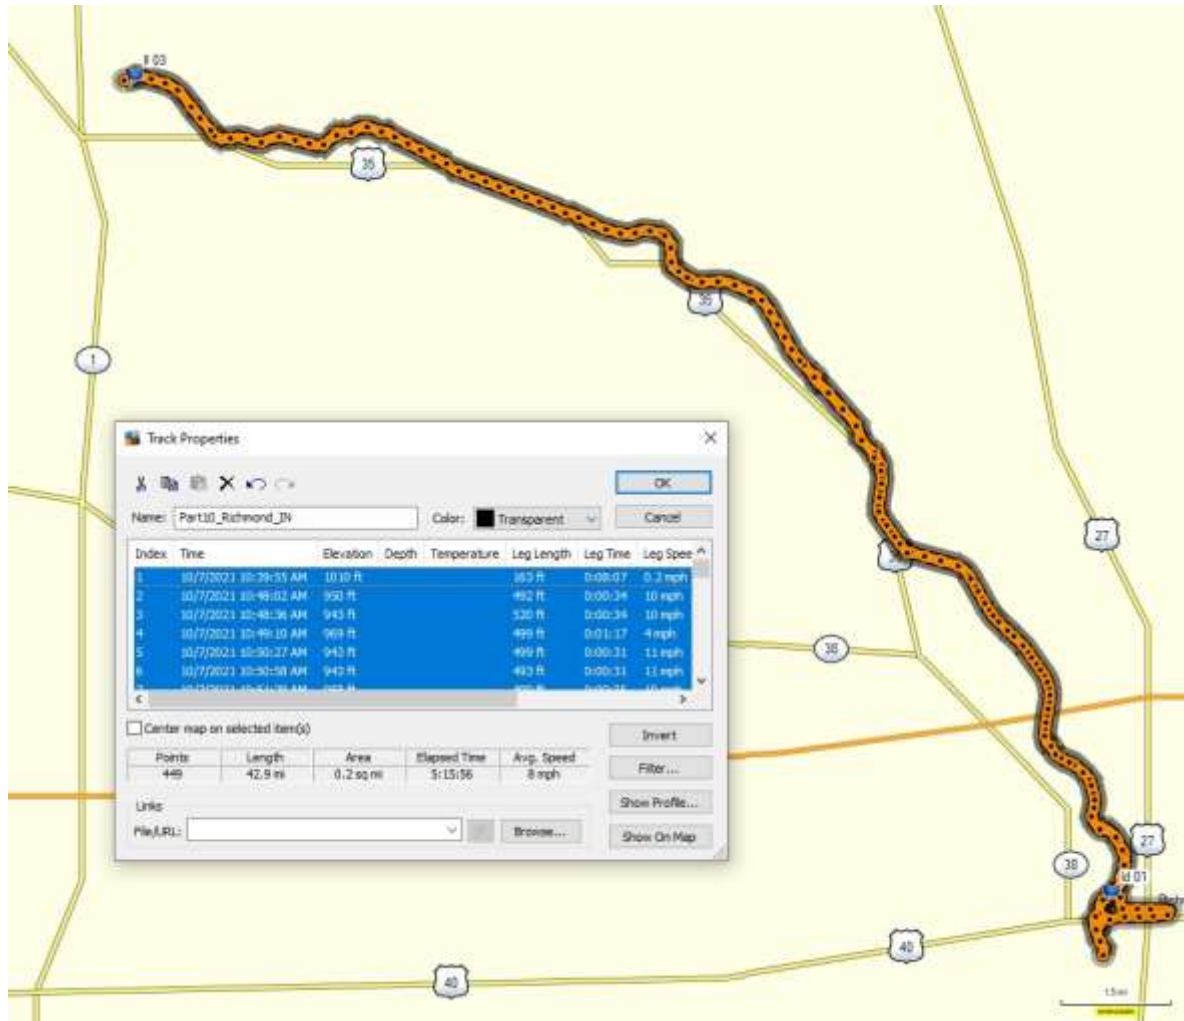

Entire driver route - Wisconsin, Illinois, Missouri, Kentucky, Ohio and Indiana

Bike route Ted took near Monroe, Wisconsin.

Bike route Ted took on Jane Addams Trail in Northern Illinois.

Bike route Ted took on the Hennepin Canal parkway trail in Illinois.

Bike route Ted took in Litchfield, Illinois.

Bike route Ted took in downtown St. Louis, Missouri.

Bike route Ted took on the Meramec Greenway bike trail near St Louis, Missouri.

Bike route Ted took in West Point, Kentucky.

Bike route Ted took on the Louisville loop trail in Kentucky.

Bike route Ted took on the Great Miami River Trail near Dayton, Ohio.

Bike route Ted took near Richmond, Indiana.

Bike route Ted took out of Muncie, Indiana.