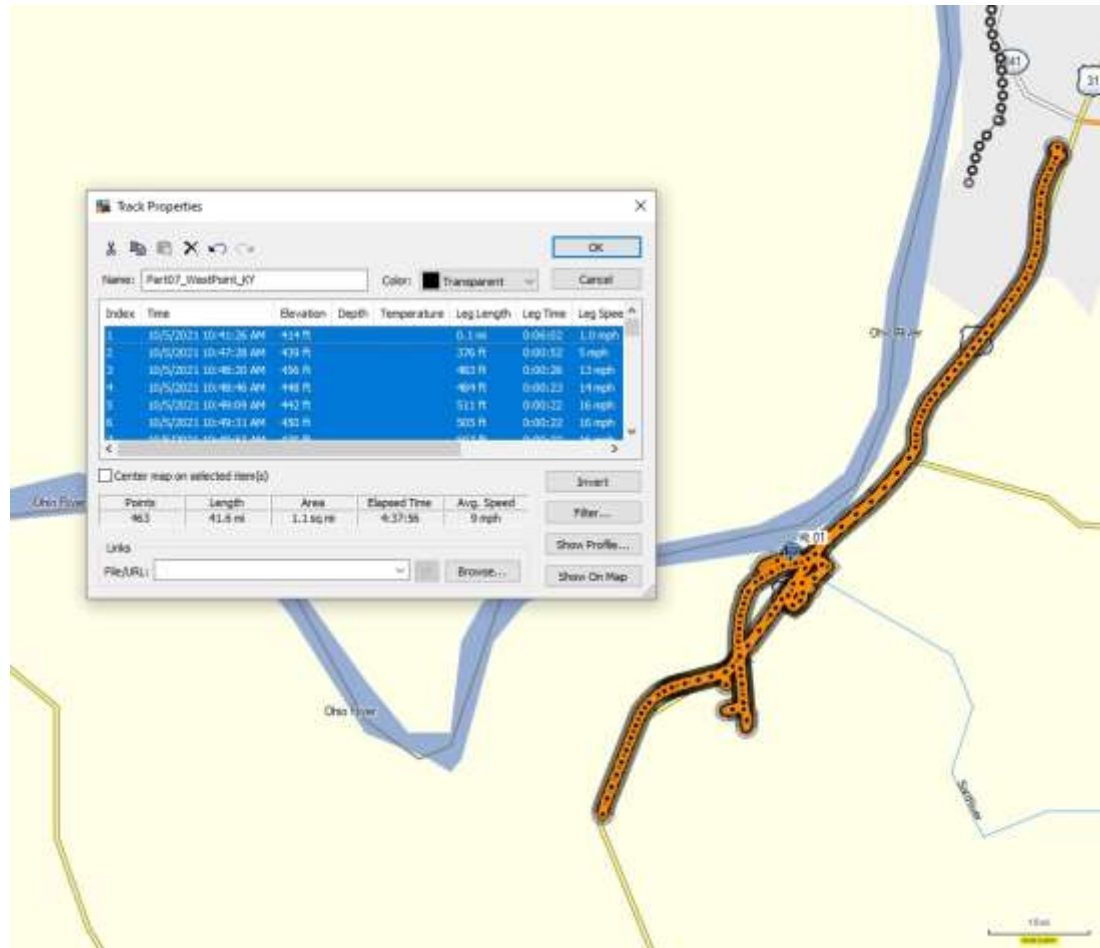

Entire driver route - Wisconsin, Illinois, Missouri, Kentucky, Ohio and Indiana

Bike route Ted took near Monroe, Wisconsin.

Bike route Ted took on Jane Addams Trail in Northern Illinois.

Bike route Ted took on the Hennepin Canal parkway trail in Illinois.

Bike route Ted took in Litchfield, Illinois.

Bike route Ted took in downtown St. Louis, Missouri.

Bike route Ted took on the Meramec Greenway bike trail near St Louis, Missouri.

Bike route Ted took in West Point, Kentucky.

Bike route Ted took on the Louisville loop trail in Kentucky.

Bike route Ted took on the Great Miami River Trail near Dayton, Ohio.

Bike route Ted took near Richmond, Indiana.

Bike route Ted took out of Muncie, Indiana.