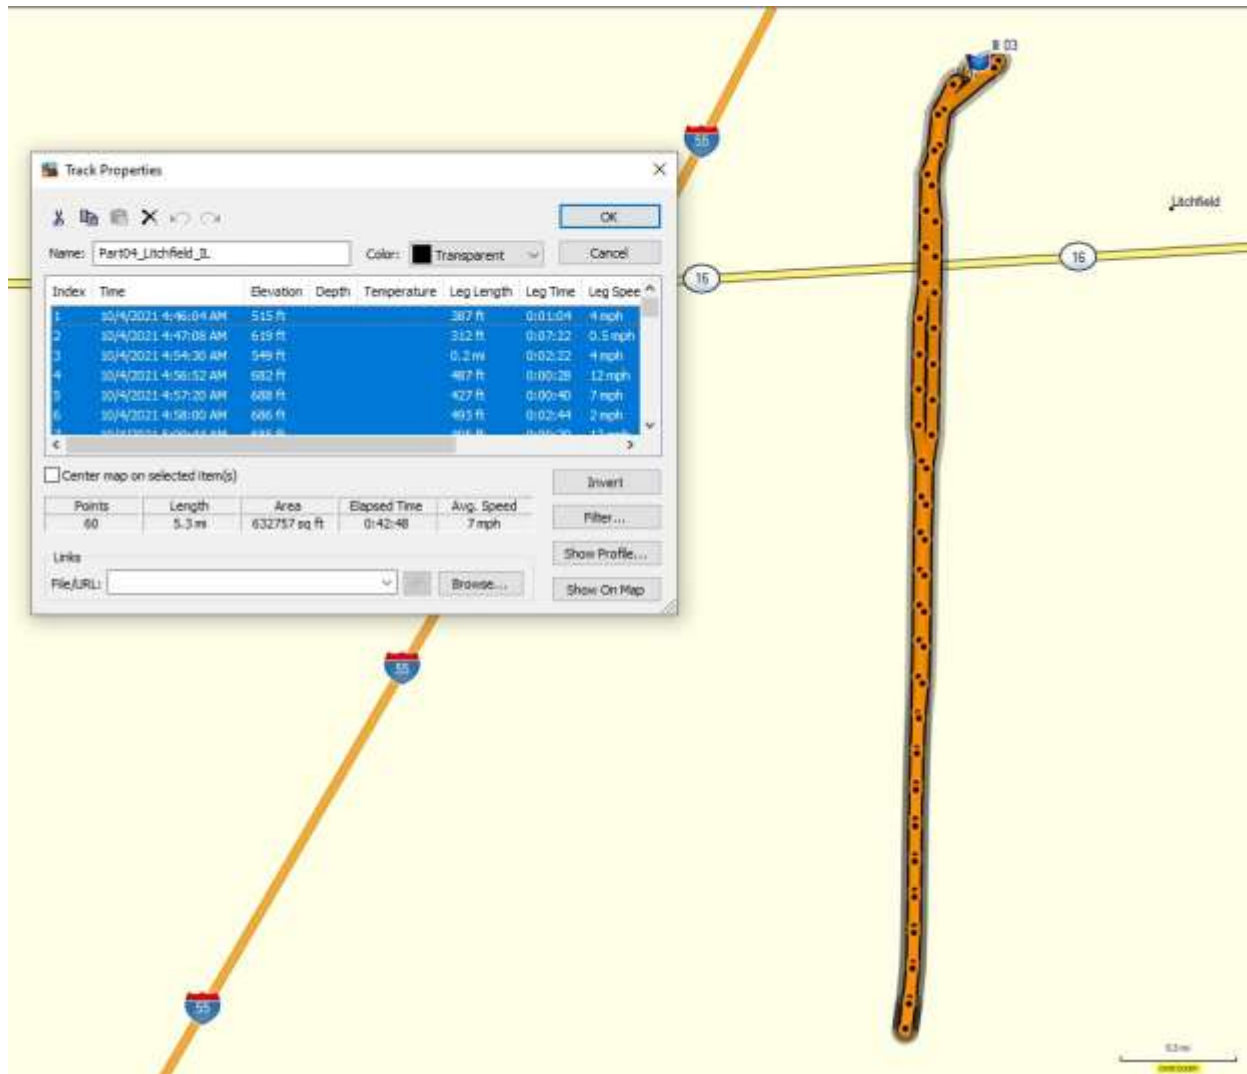

Entire driver route - Wisconsin, Illinois, Missouri, Kentucky, Ohio and Indiana

Bike route Ted took near Monroe, Wisconsin.

Bike route Ted took on Jane Addams Trail in Northern Illinois.

Bike route Ted took on the Hennepin Canal parkway trail in Illinois.

Bike route Ted took in Litchfield, Illinois.

Bike route Ted took in downtown St. Louis, Missouri.

Bike route Ted took on the Meramec Greenway bike trail near St Louis, Missouri.

Bike route Ted took in West Point, Kentucky.

Bike route Ted took on the Louisville loop trail in Kentucky.

Bike route Ted took on the Great Miami River Trail near Dayton, Ohio.

Bike route Ted took near Richmond, Indiana.

Bike route Ted took out of Muncie, Indiana.