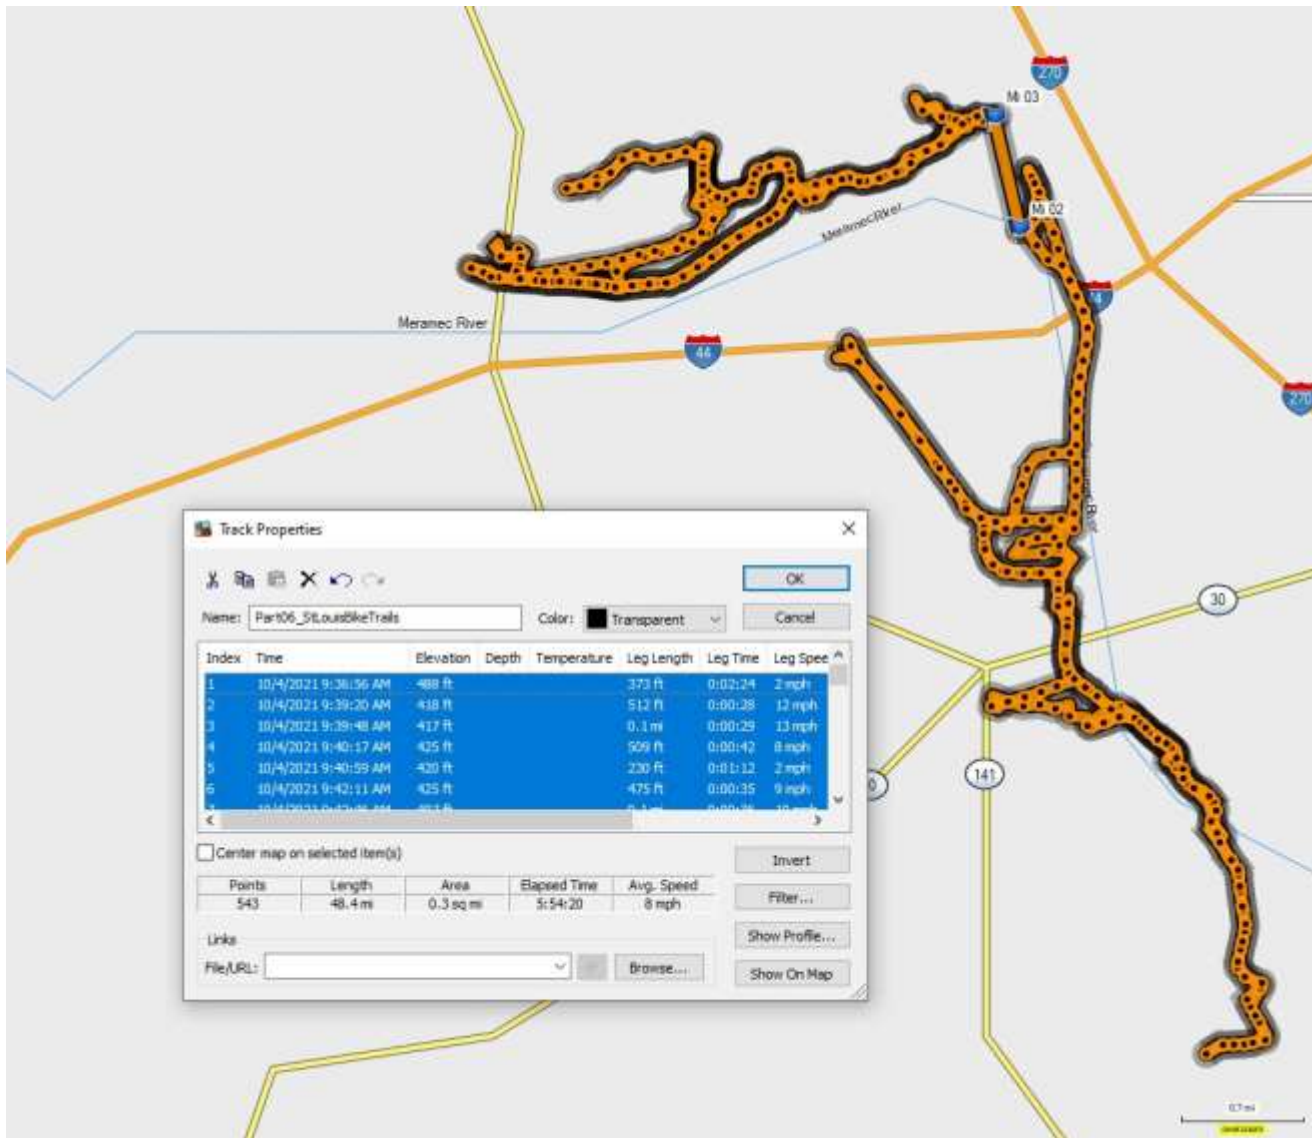

Entire driver route - Wisconsin, Illinois, Missouri, Kentucky, Ohio and Indiana

Bike route Ted took near Monroe, Wisconsin.

Bike route Ted took on Jane Addams Trail in Northern Illinois.

Bike route Ted took on the Hennepin Canal parkway trail in Illinois.

Bike route Ted took in Litchfield, Illinois.

Bike route Ted took in downtown St. Louis, Missouri.

Bike route Ted took on the Meramec Greenway bike trail near St Louis, Missouri.

Bike route Ted took in West Point, Kentucky.

Bike route Ted took on the Louisville loop trail in Kentucky.

Bike route Ted took on the Great Miami River Trail near Dayton, Ohio.

Bike route Ted took near Richmond, Indiana.

Bike route Ted took out of Muncie, Indiana.