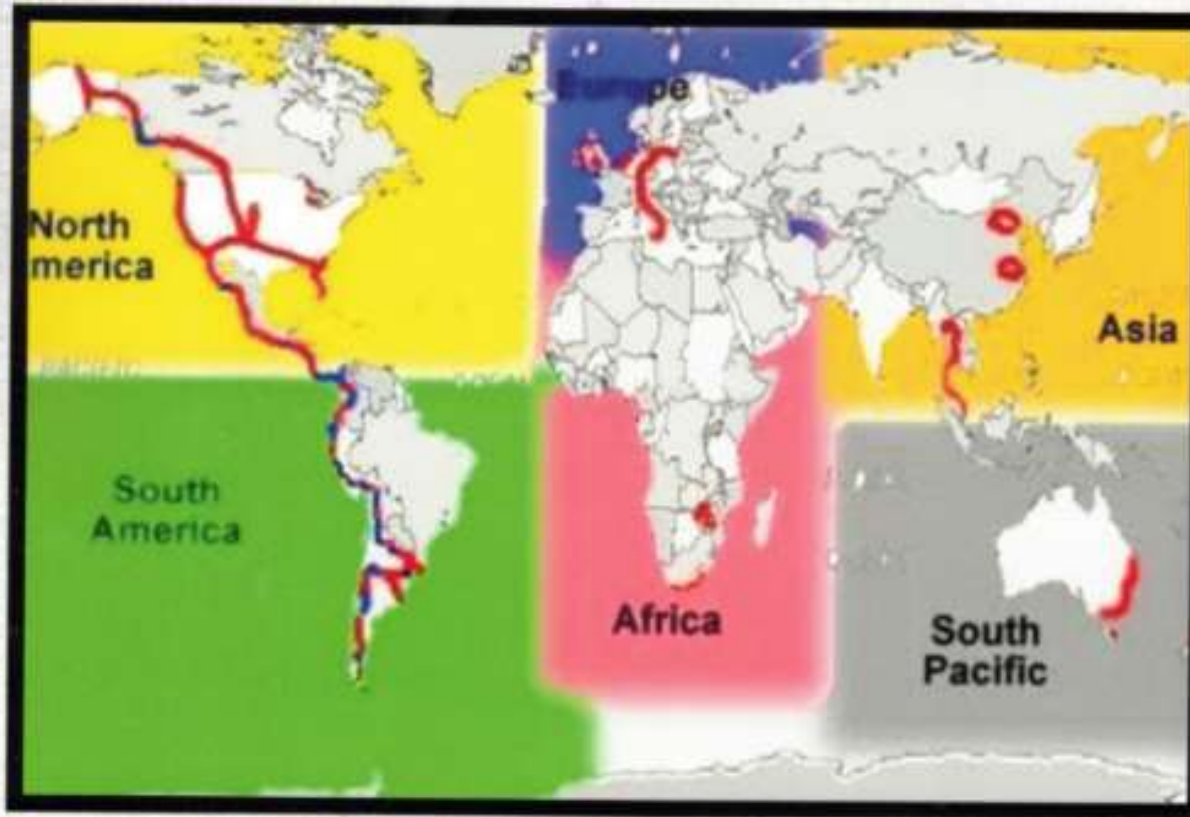

American Journey

July 3, 1987 to September 12, 2019

Ted Stagnut

Deadhorse, Alaska to Delta Junction, Alaska

Arctic Ocean

June 1996

Dalton Highway

EXPLORE

Mazatlán, Mexico to Acapulco, Mexico

Acapulco, Mexico to Antigua, Guatemala
(Lake Atitlan in Guatemala)

Antigua, Guatemala to San Jorge,
Nicaragua

San Jorge, Nicaragua to Liberia,
Costa Rica

LIBERIA, COSTA RICA TO PANAMA CITY, PANAMA

Panama City, Panama to Necocli, Colombia

November 2016

Necocli, Colombia to Quito, Ecuador

Quito, Ecuador
to Lima, Peru

Lima, Peru to Cusco, Peru

Cusco, Peru to Asuncion, Paraguay

Asuncion, Paraguay to Colonia, Uruguay

Colonia, Uruguay to Buenos Aires, Argentina

Buenos Aires, Argentina to Ushuaia,
Argentina

FOR ALL OF TED'S TRAVELS, SEE WWW.GOBIKERIDE.COM